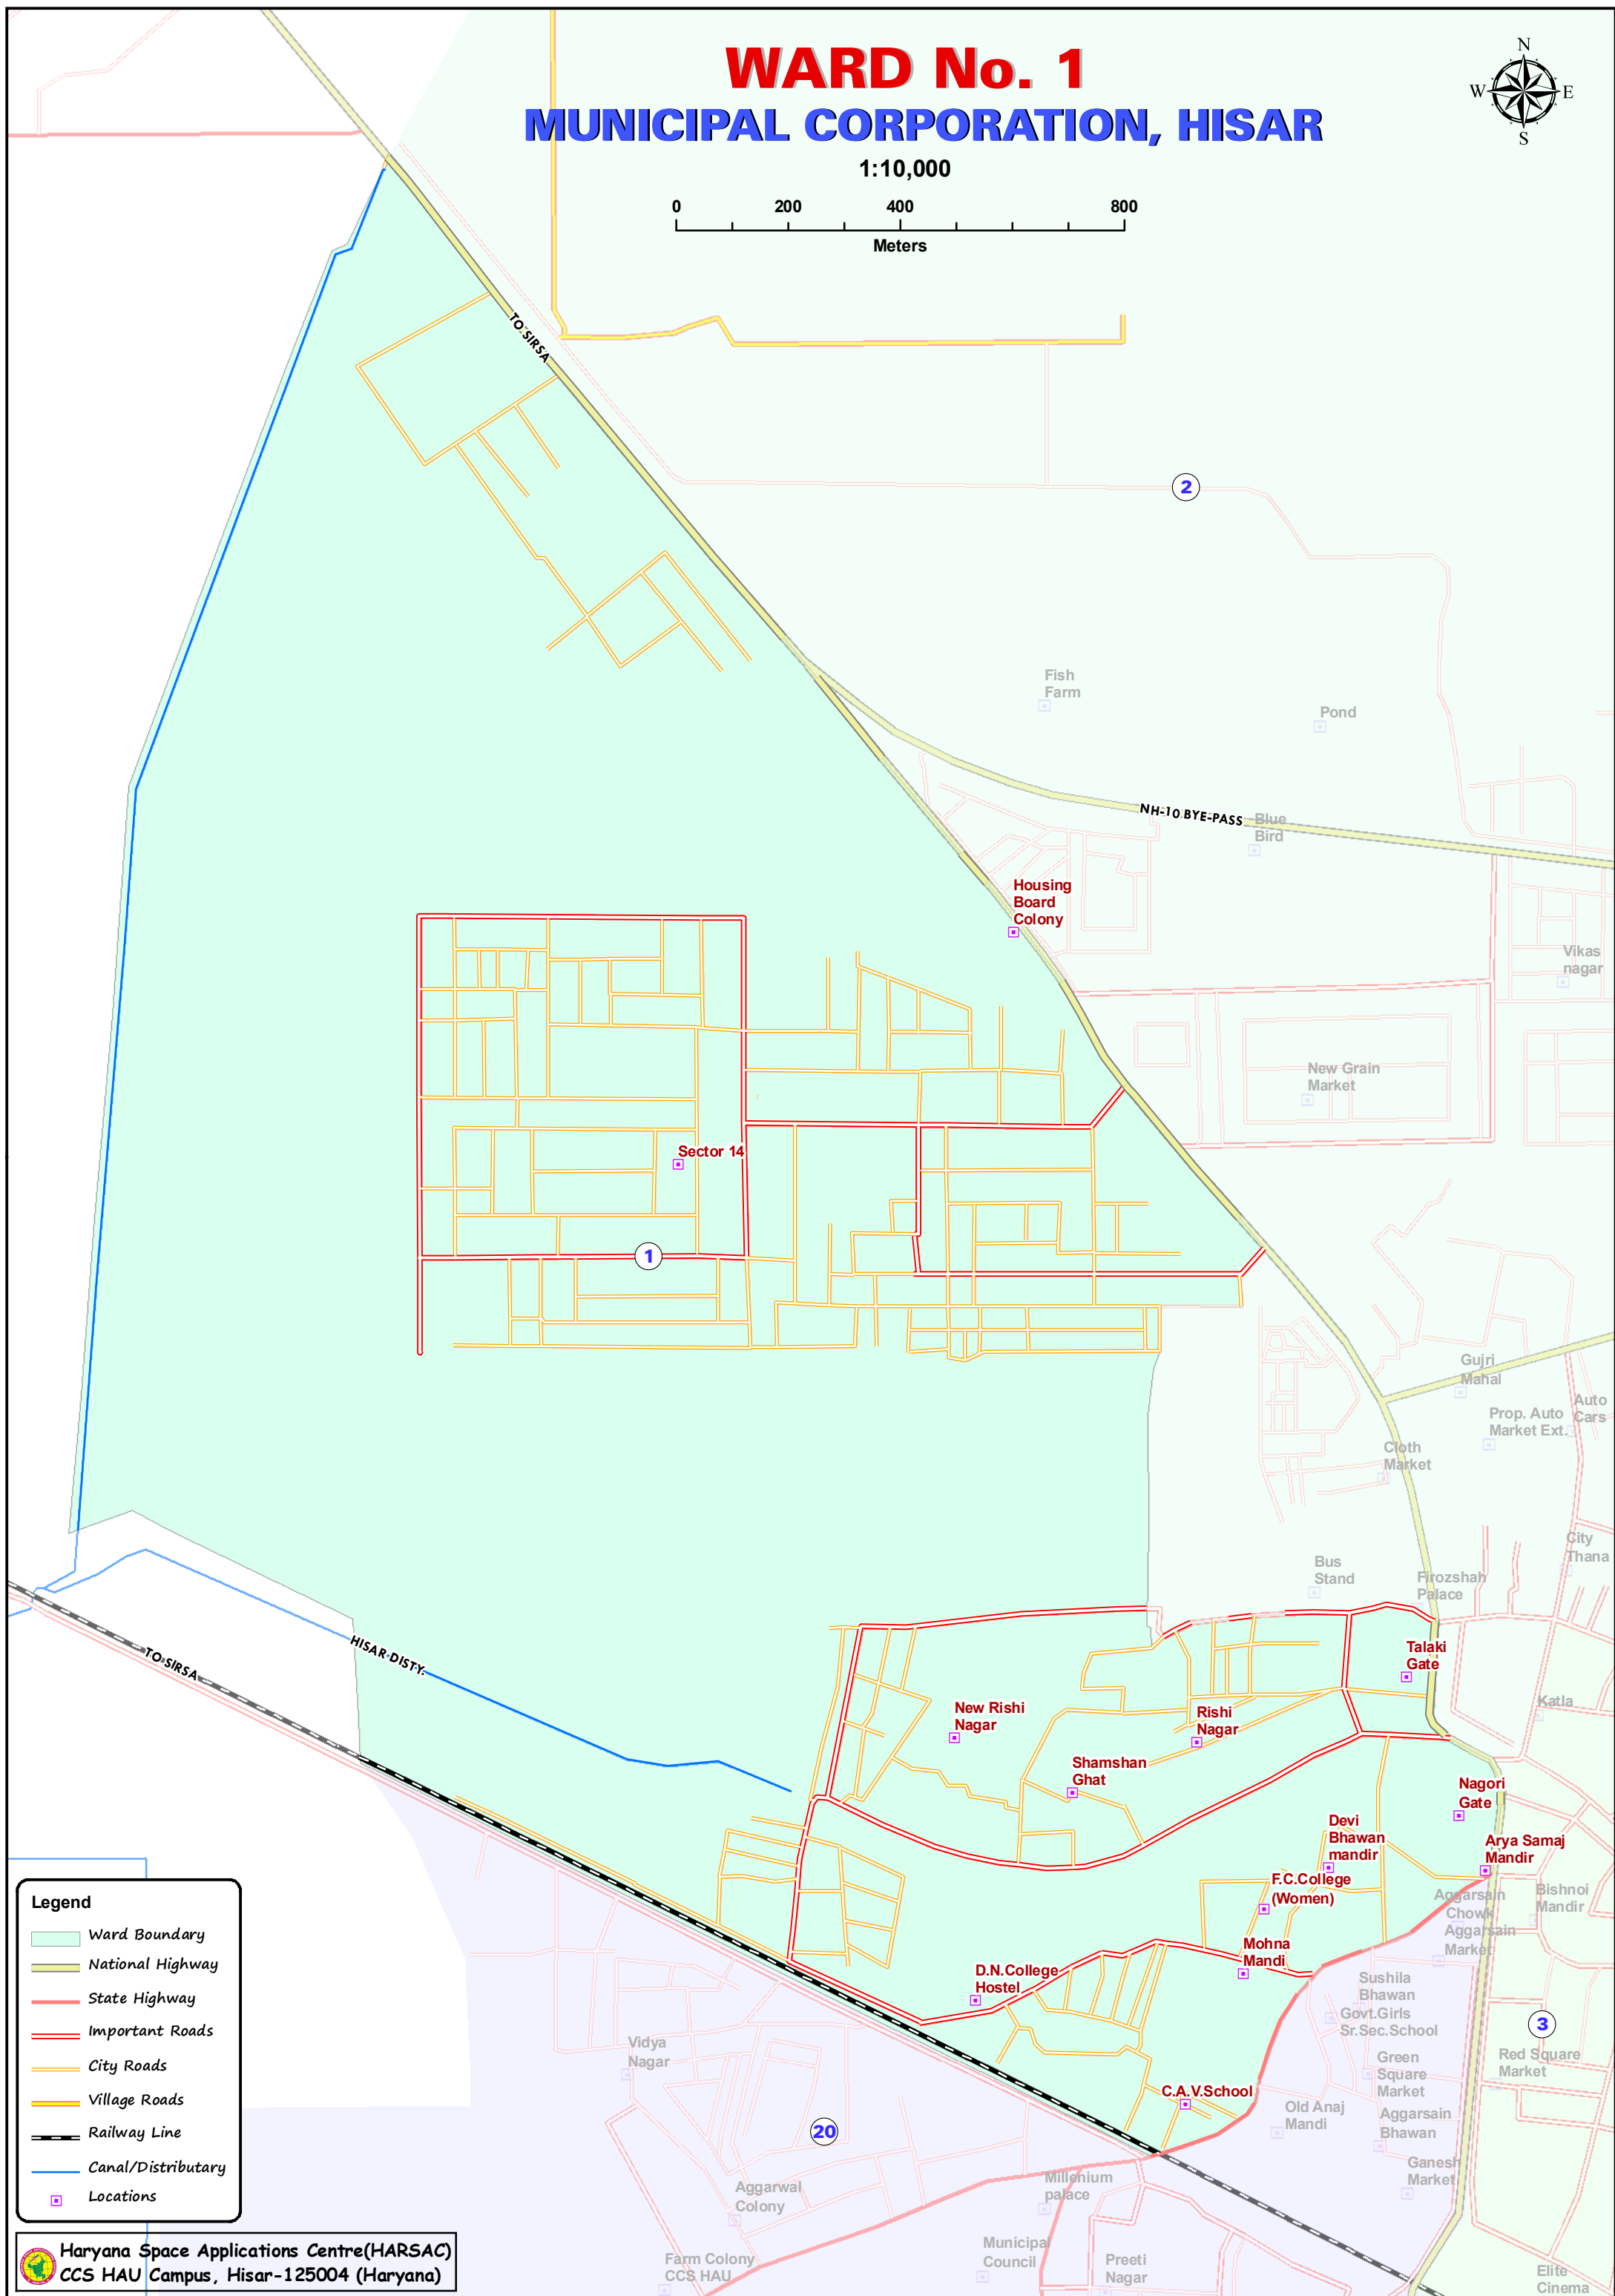

# WARD No. 1 MUNICIPAL CORPORATION, HISAR

1:10,000

**Legend**

- Ward Boundary
- National Highway
- State Highway
- Important Roads
- City Roads
- Village Roads
- Railway Line
- Canal/Distributary
- Locations

Haryana Space Applications Centre(HARSAC)  
CCS HAU Campus, Hisar-125004 (Haryana)