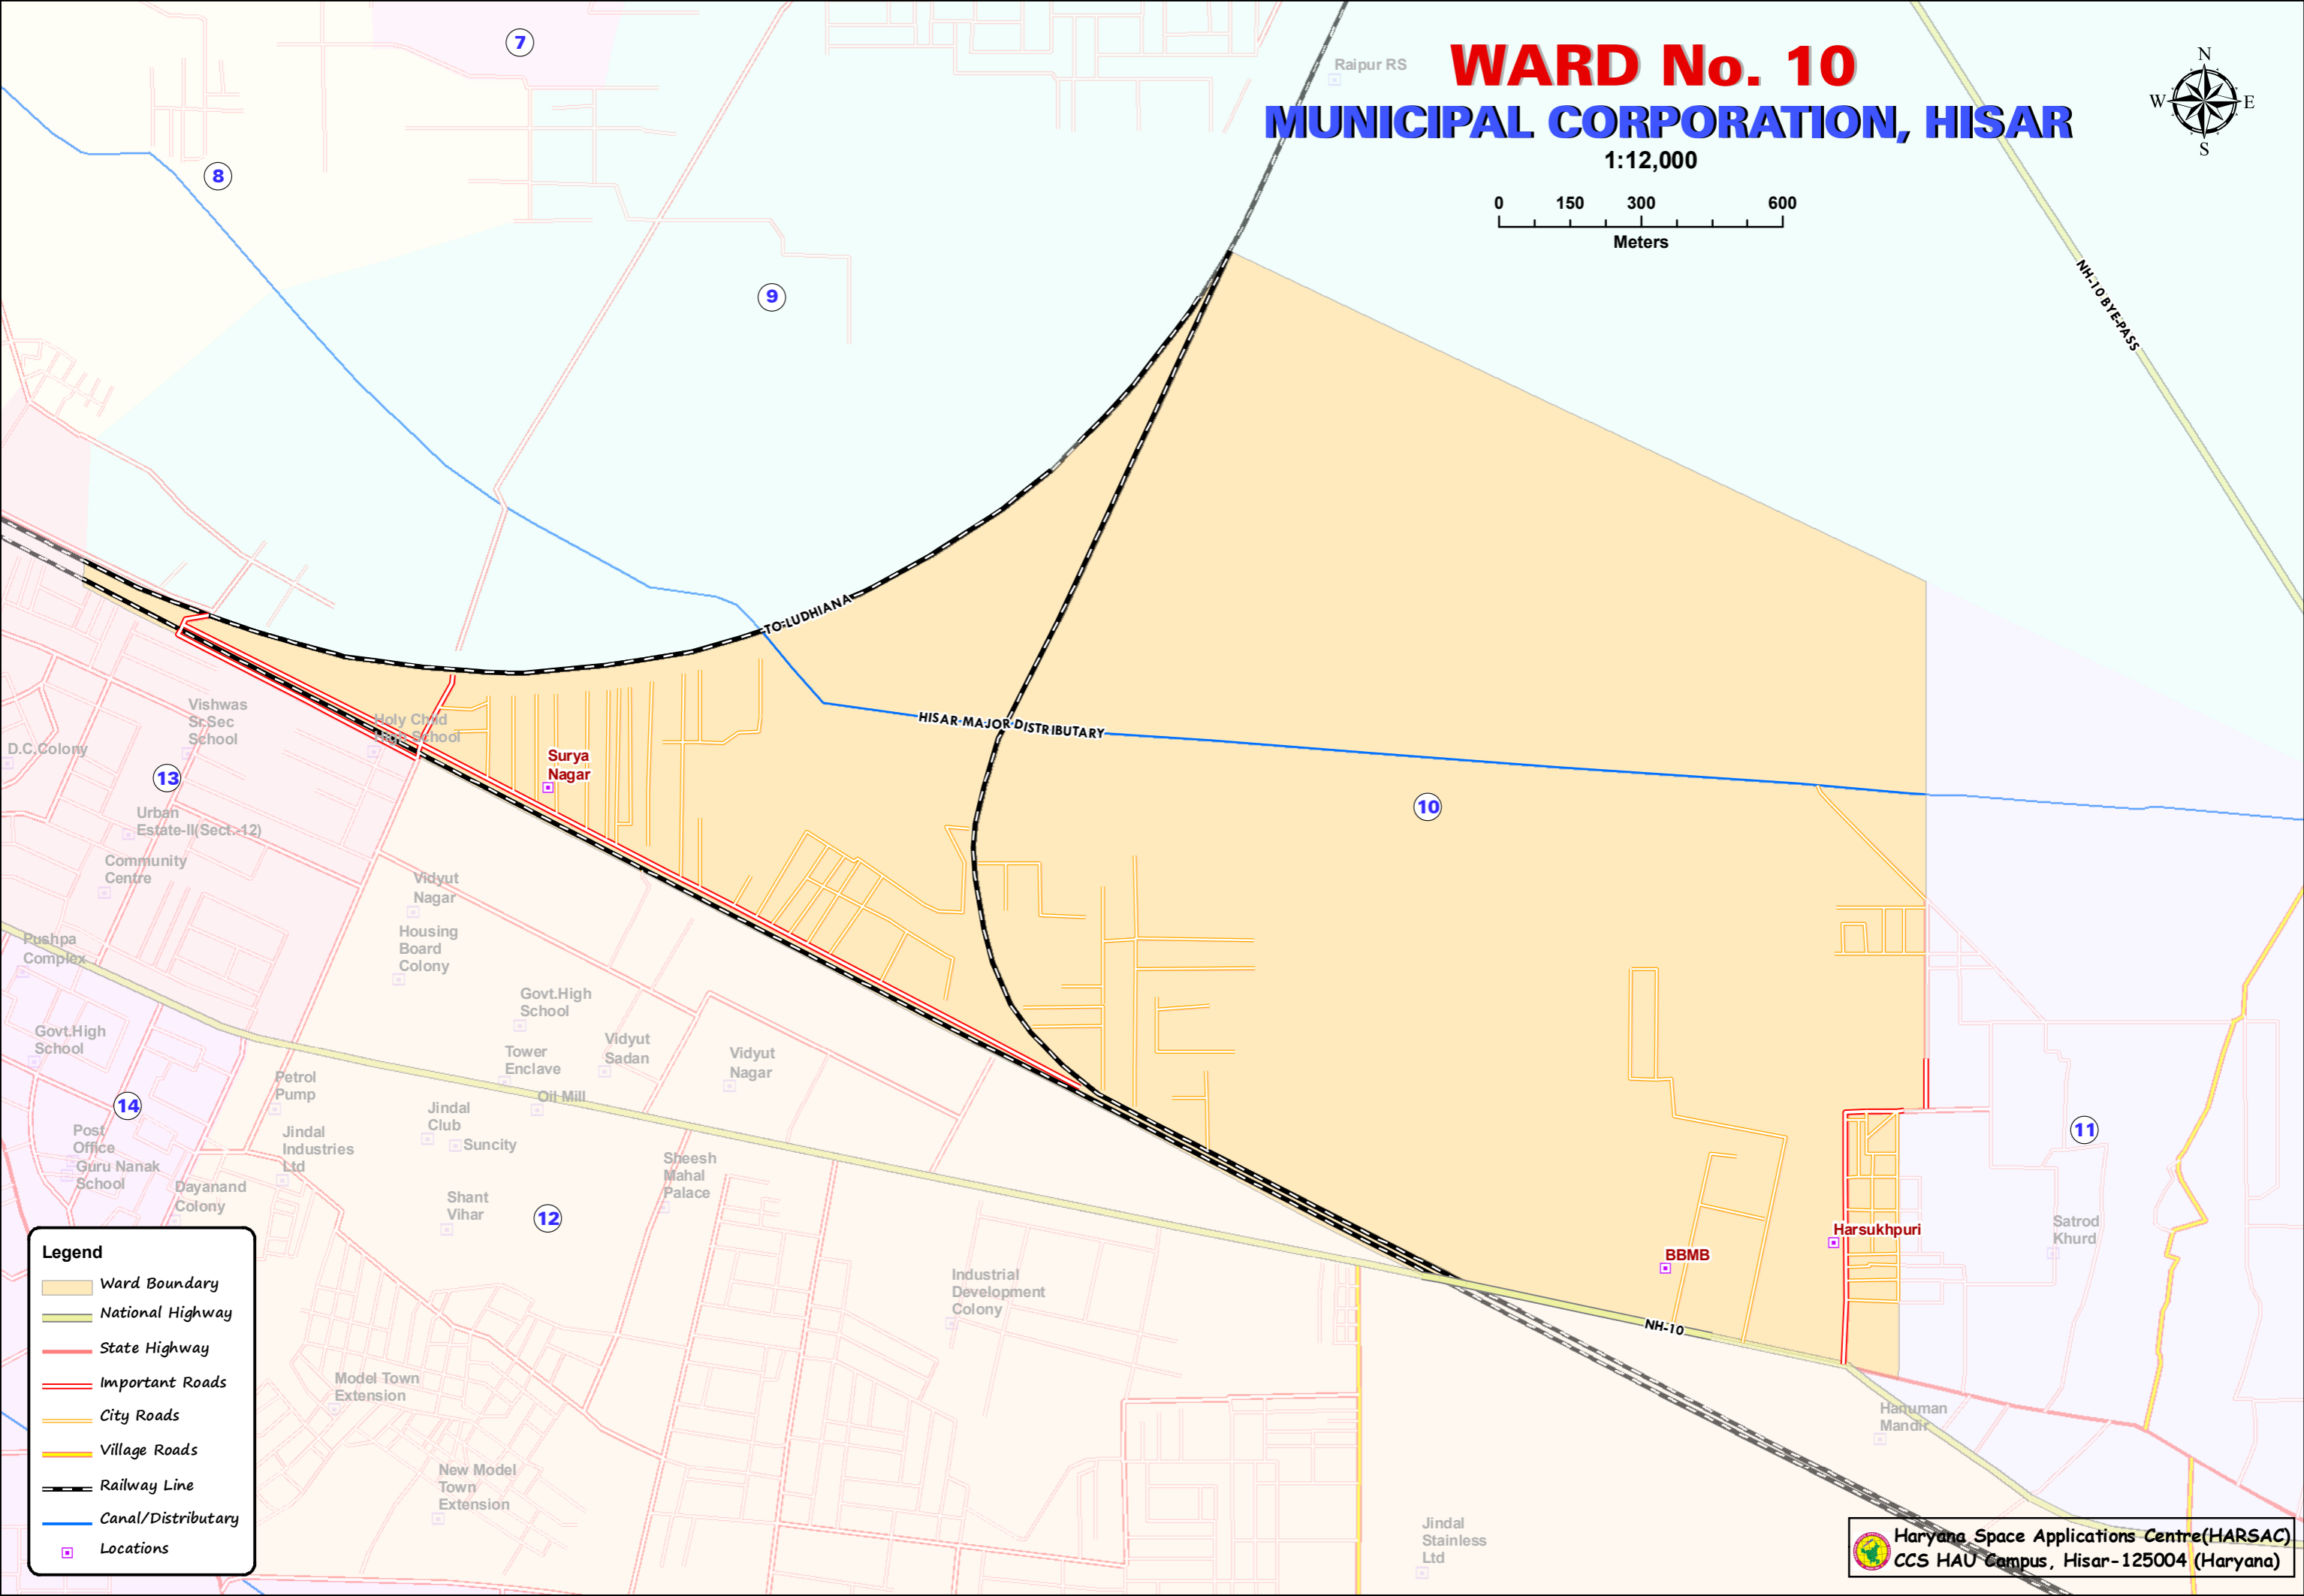

# WARD No. 10 MUNICIPAL CORPORATION, HISAR

1:12,000

**Legend**

- Ward Boundary
- National Highway
- State Highway
- Important Roads
- City Roads
- Village Roads
- Railway Line
- Canal/Distributary
- Locations