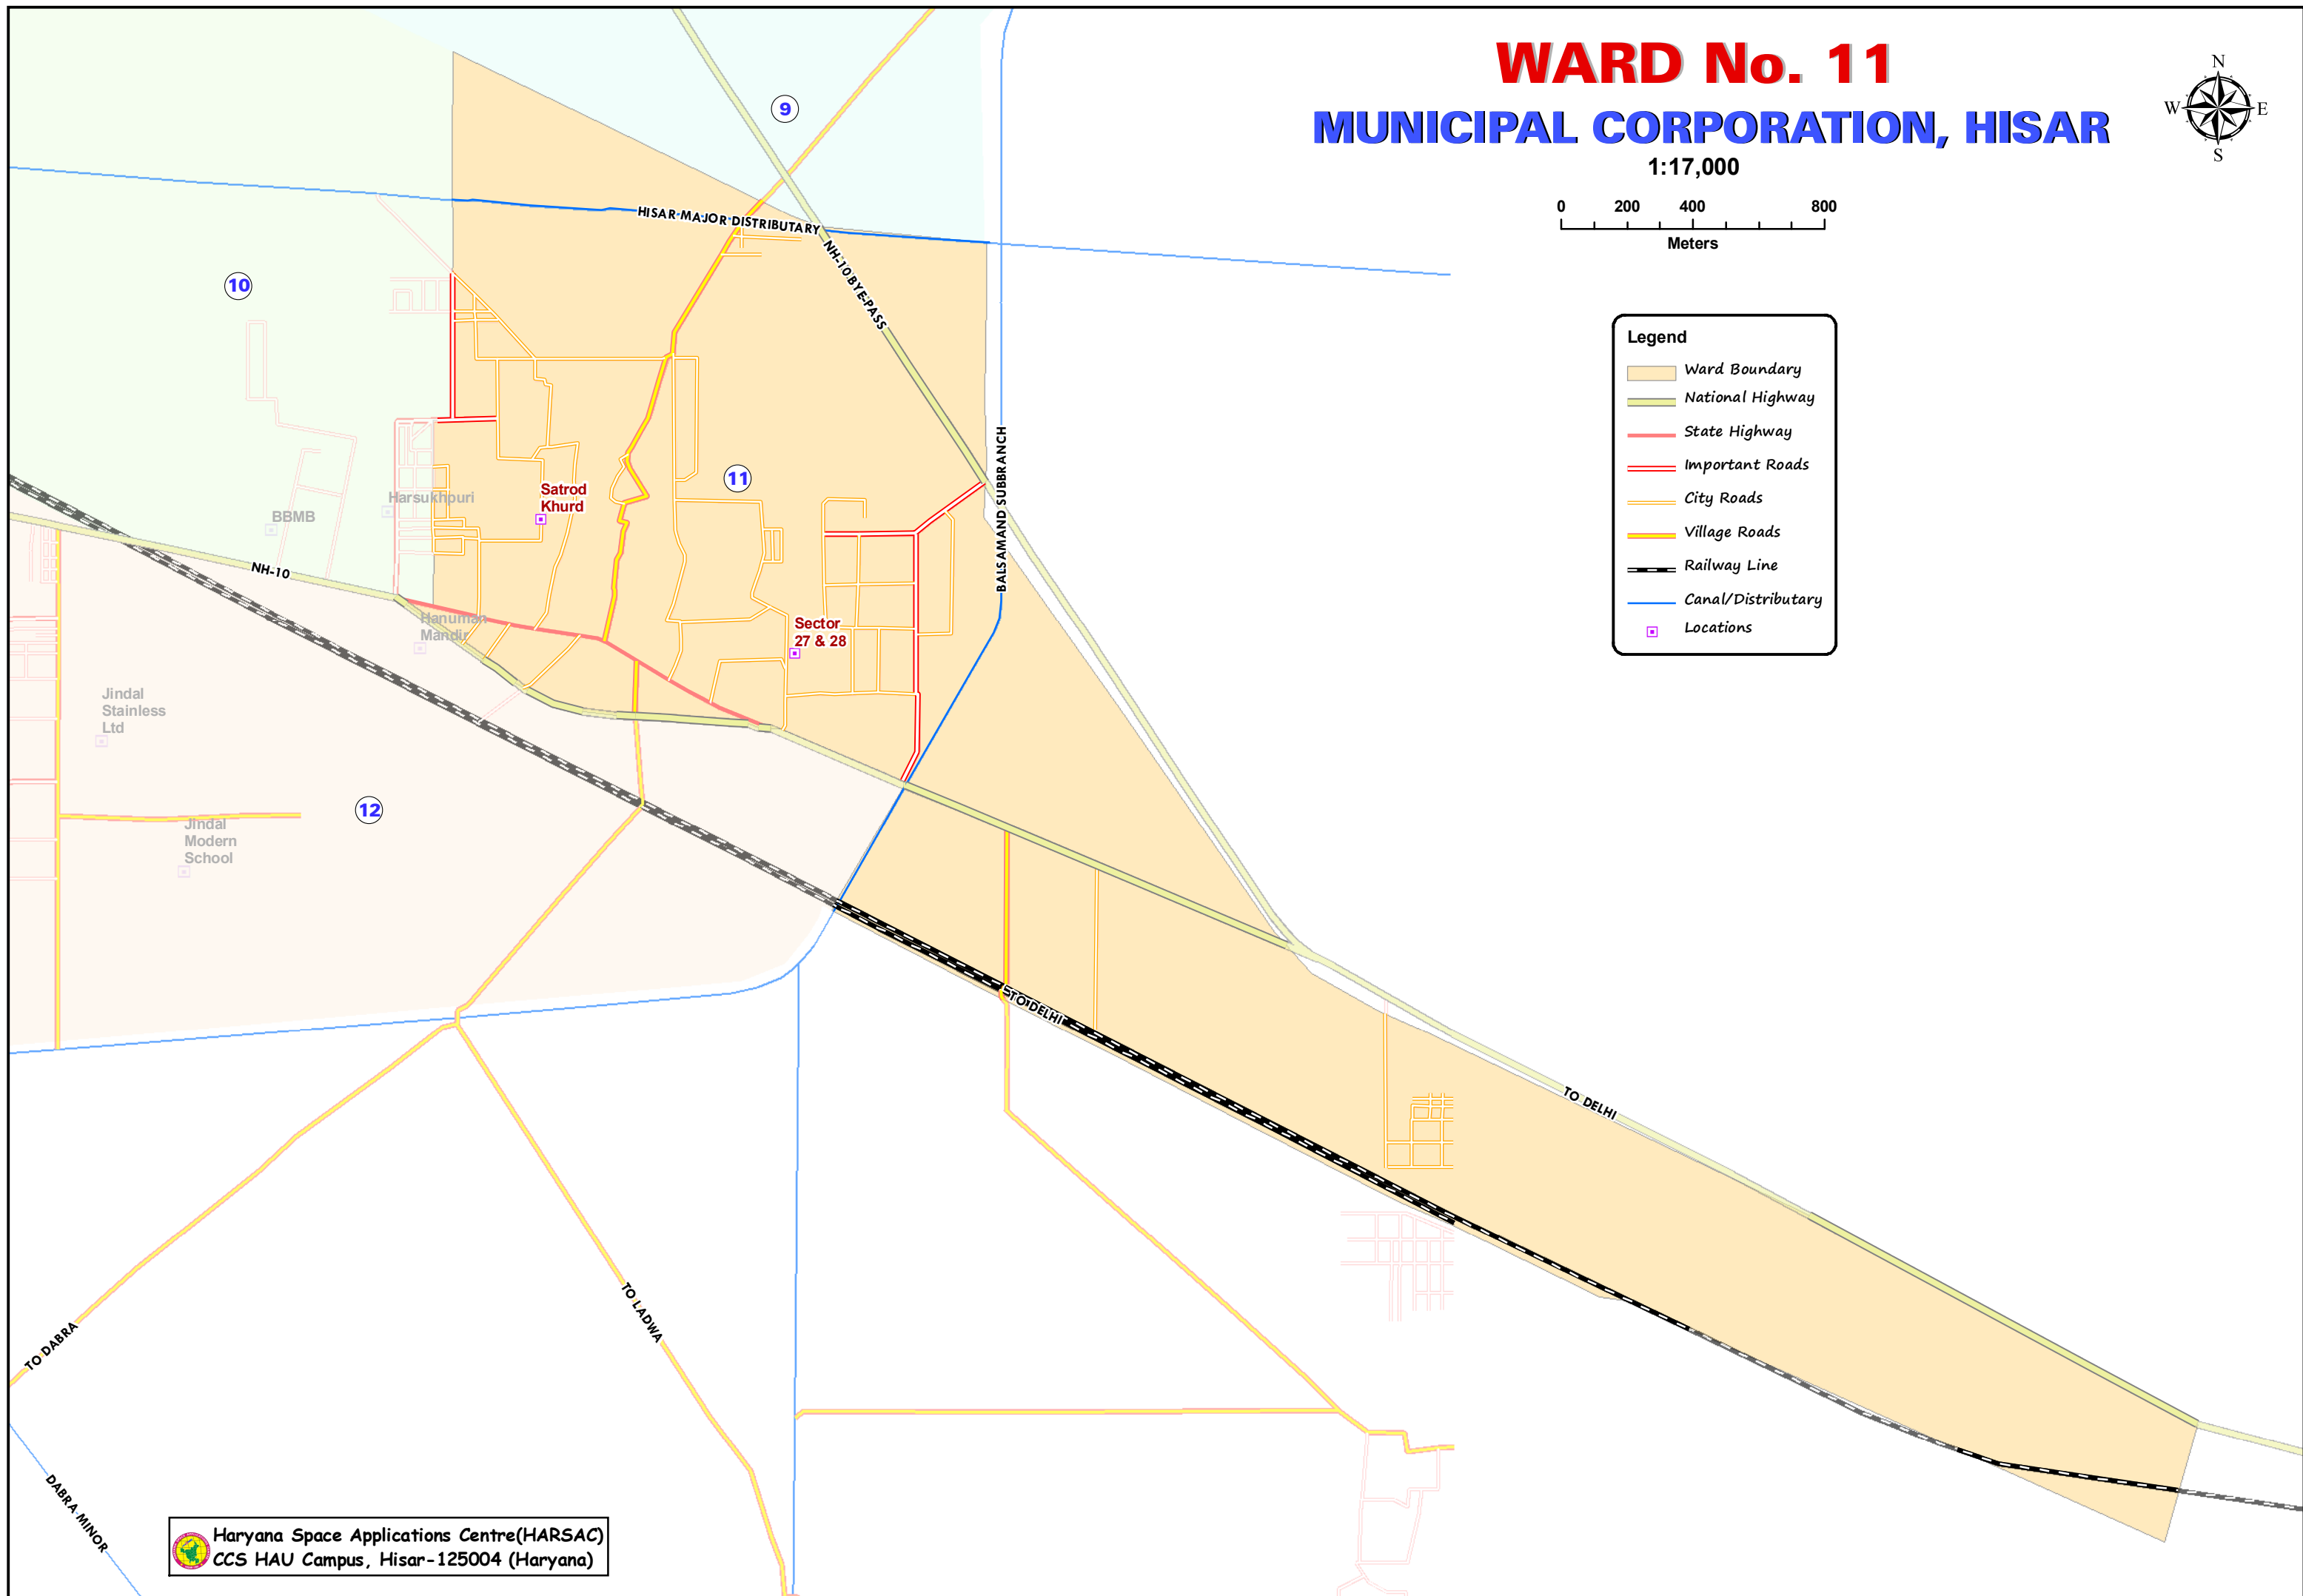

# WARD No. 11 MUNICIPAL CORPORATION, HISAR

1:17,000

### Legend

- Ward Boundary
- National Highway
- State Highway
- Important Roads
- City Roads
- Village Roads
- Railway Line
- Canal/Distributary
- Locations

 Haryana Space Applications Centre(HARSAC)  
CCS HAU Campus, Hisar-125004 (Haryana)