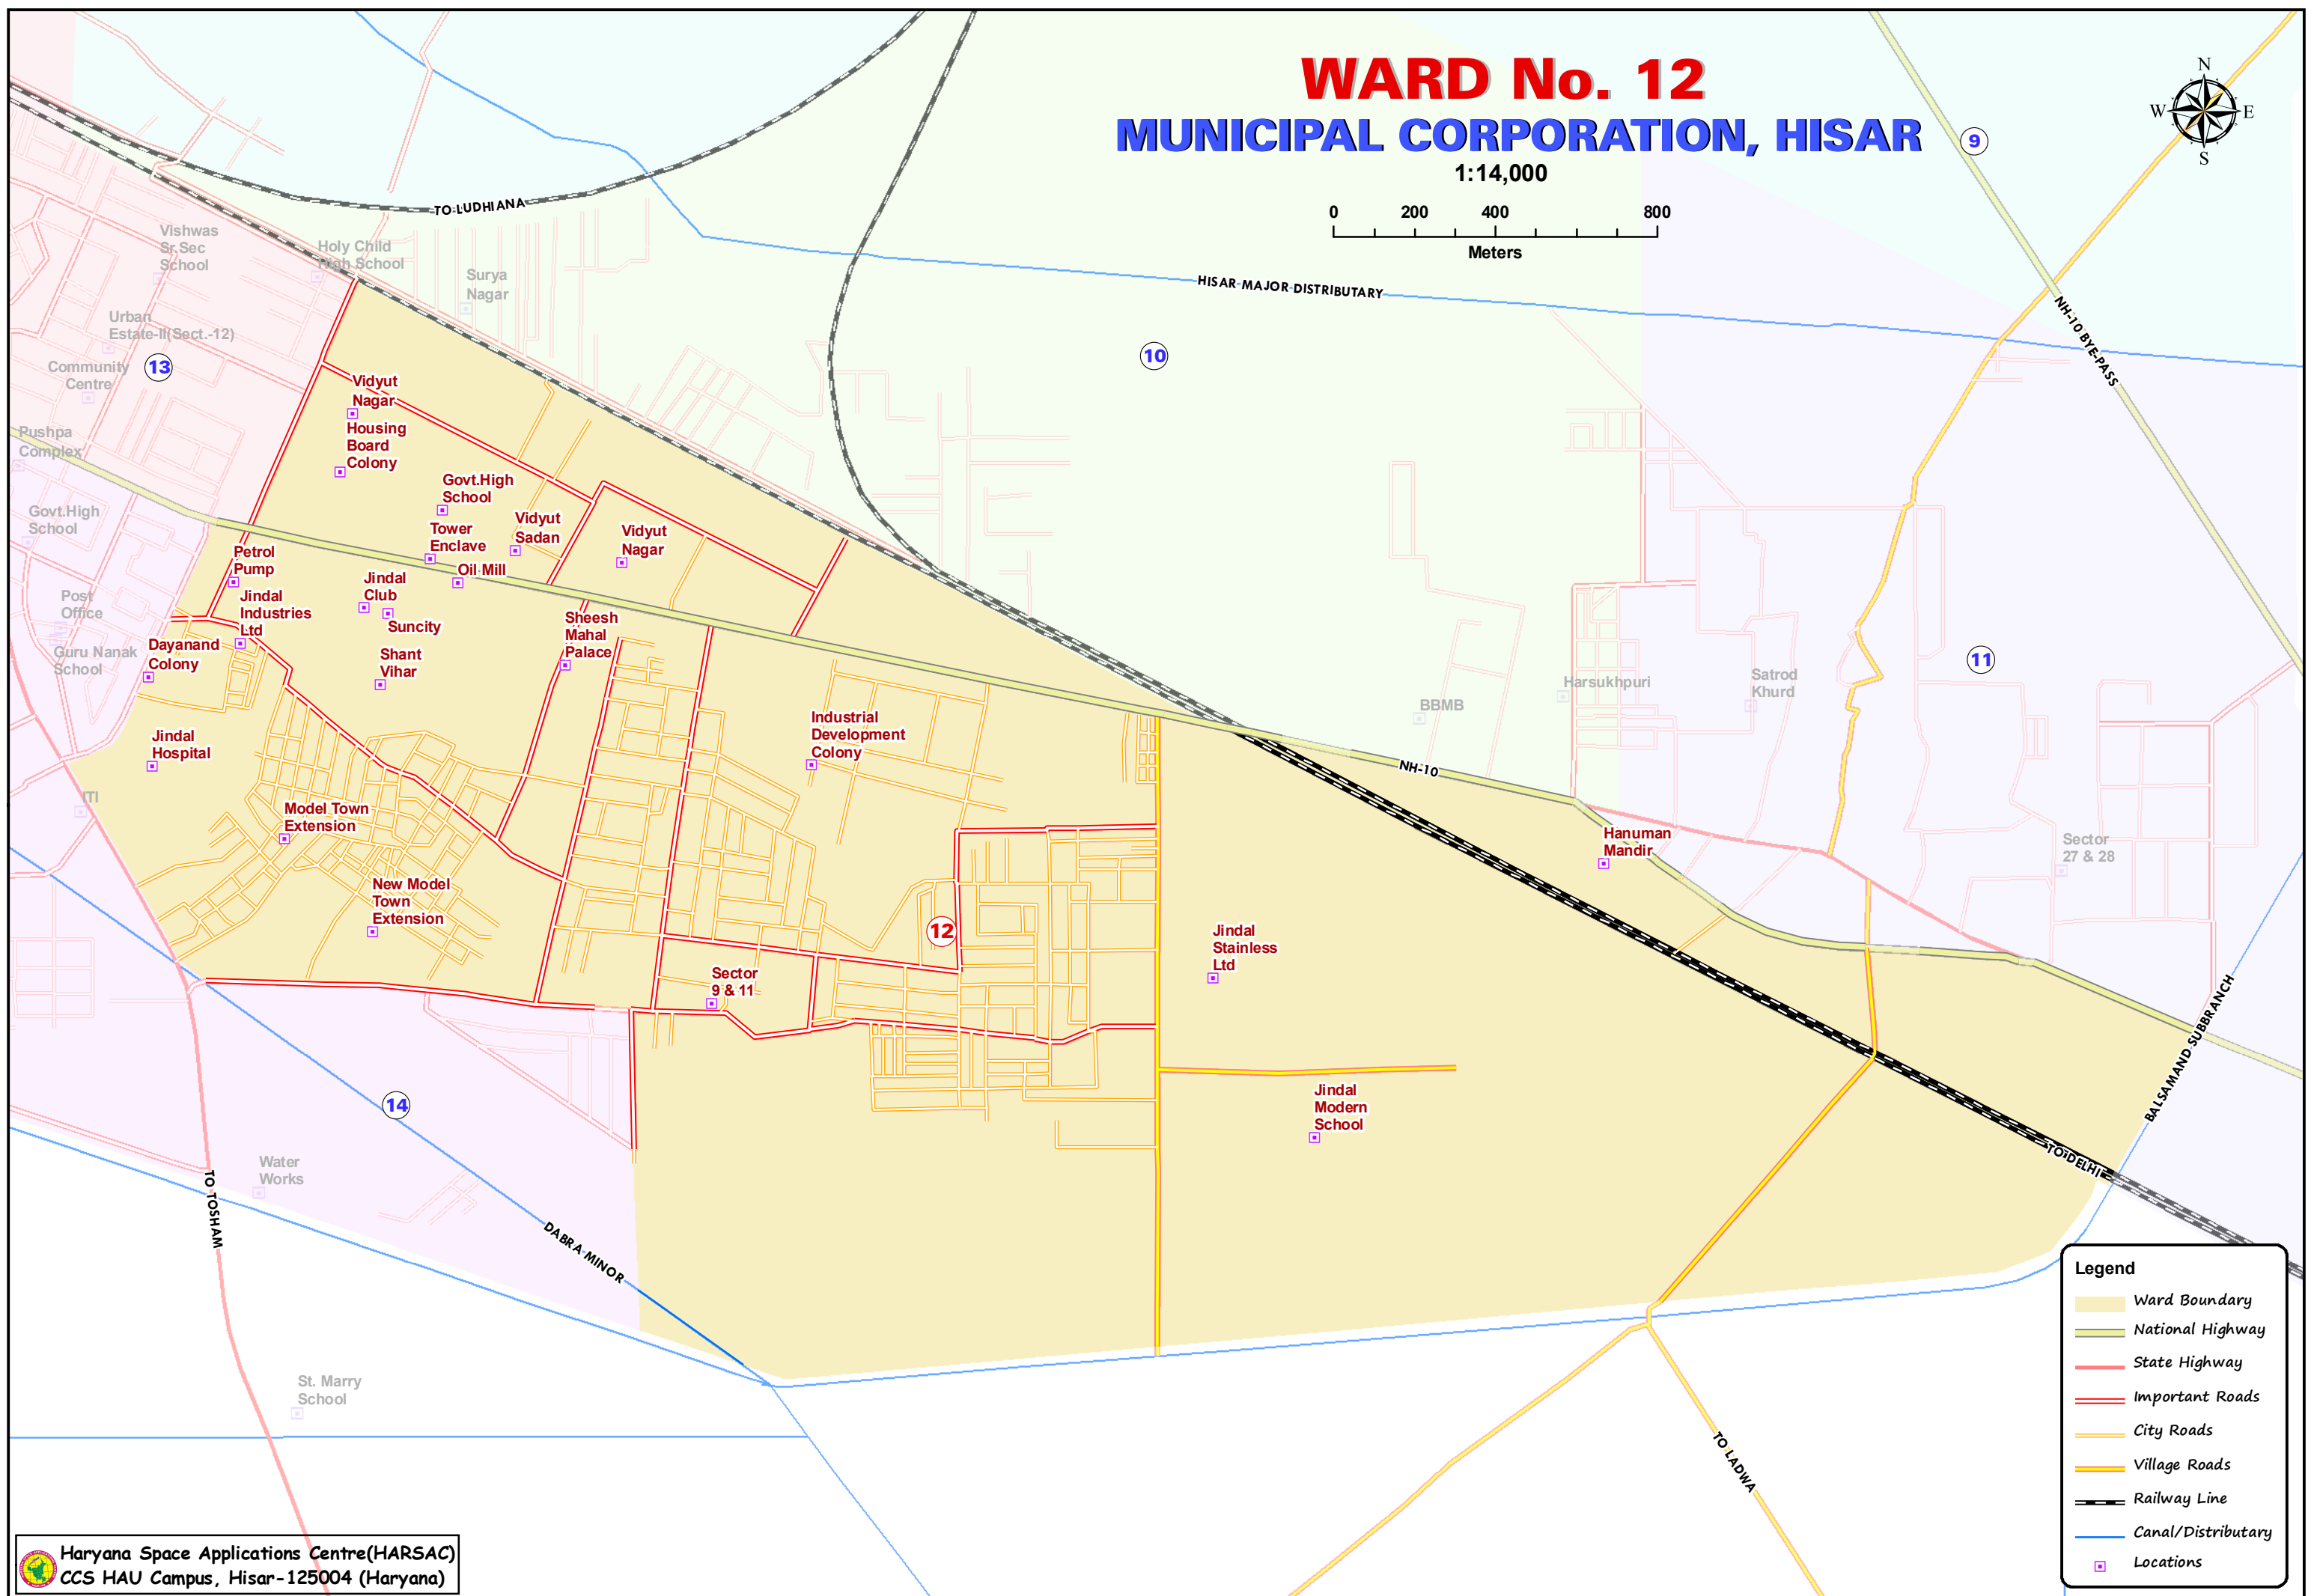

WARD No. 12 MUNICIPAL CORPORATION, HISAR

1:14,000

Legend

- Ward Boundary
- National Highway
- State Highway
- Important Roads
- City Roads
- Village Roads
- Railway Line
- Canal/Distributary
- Locations