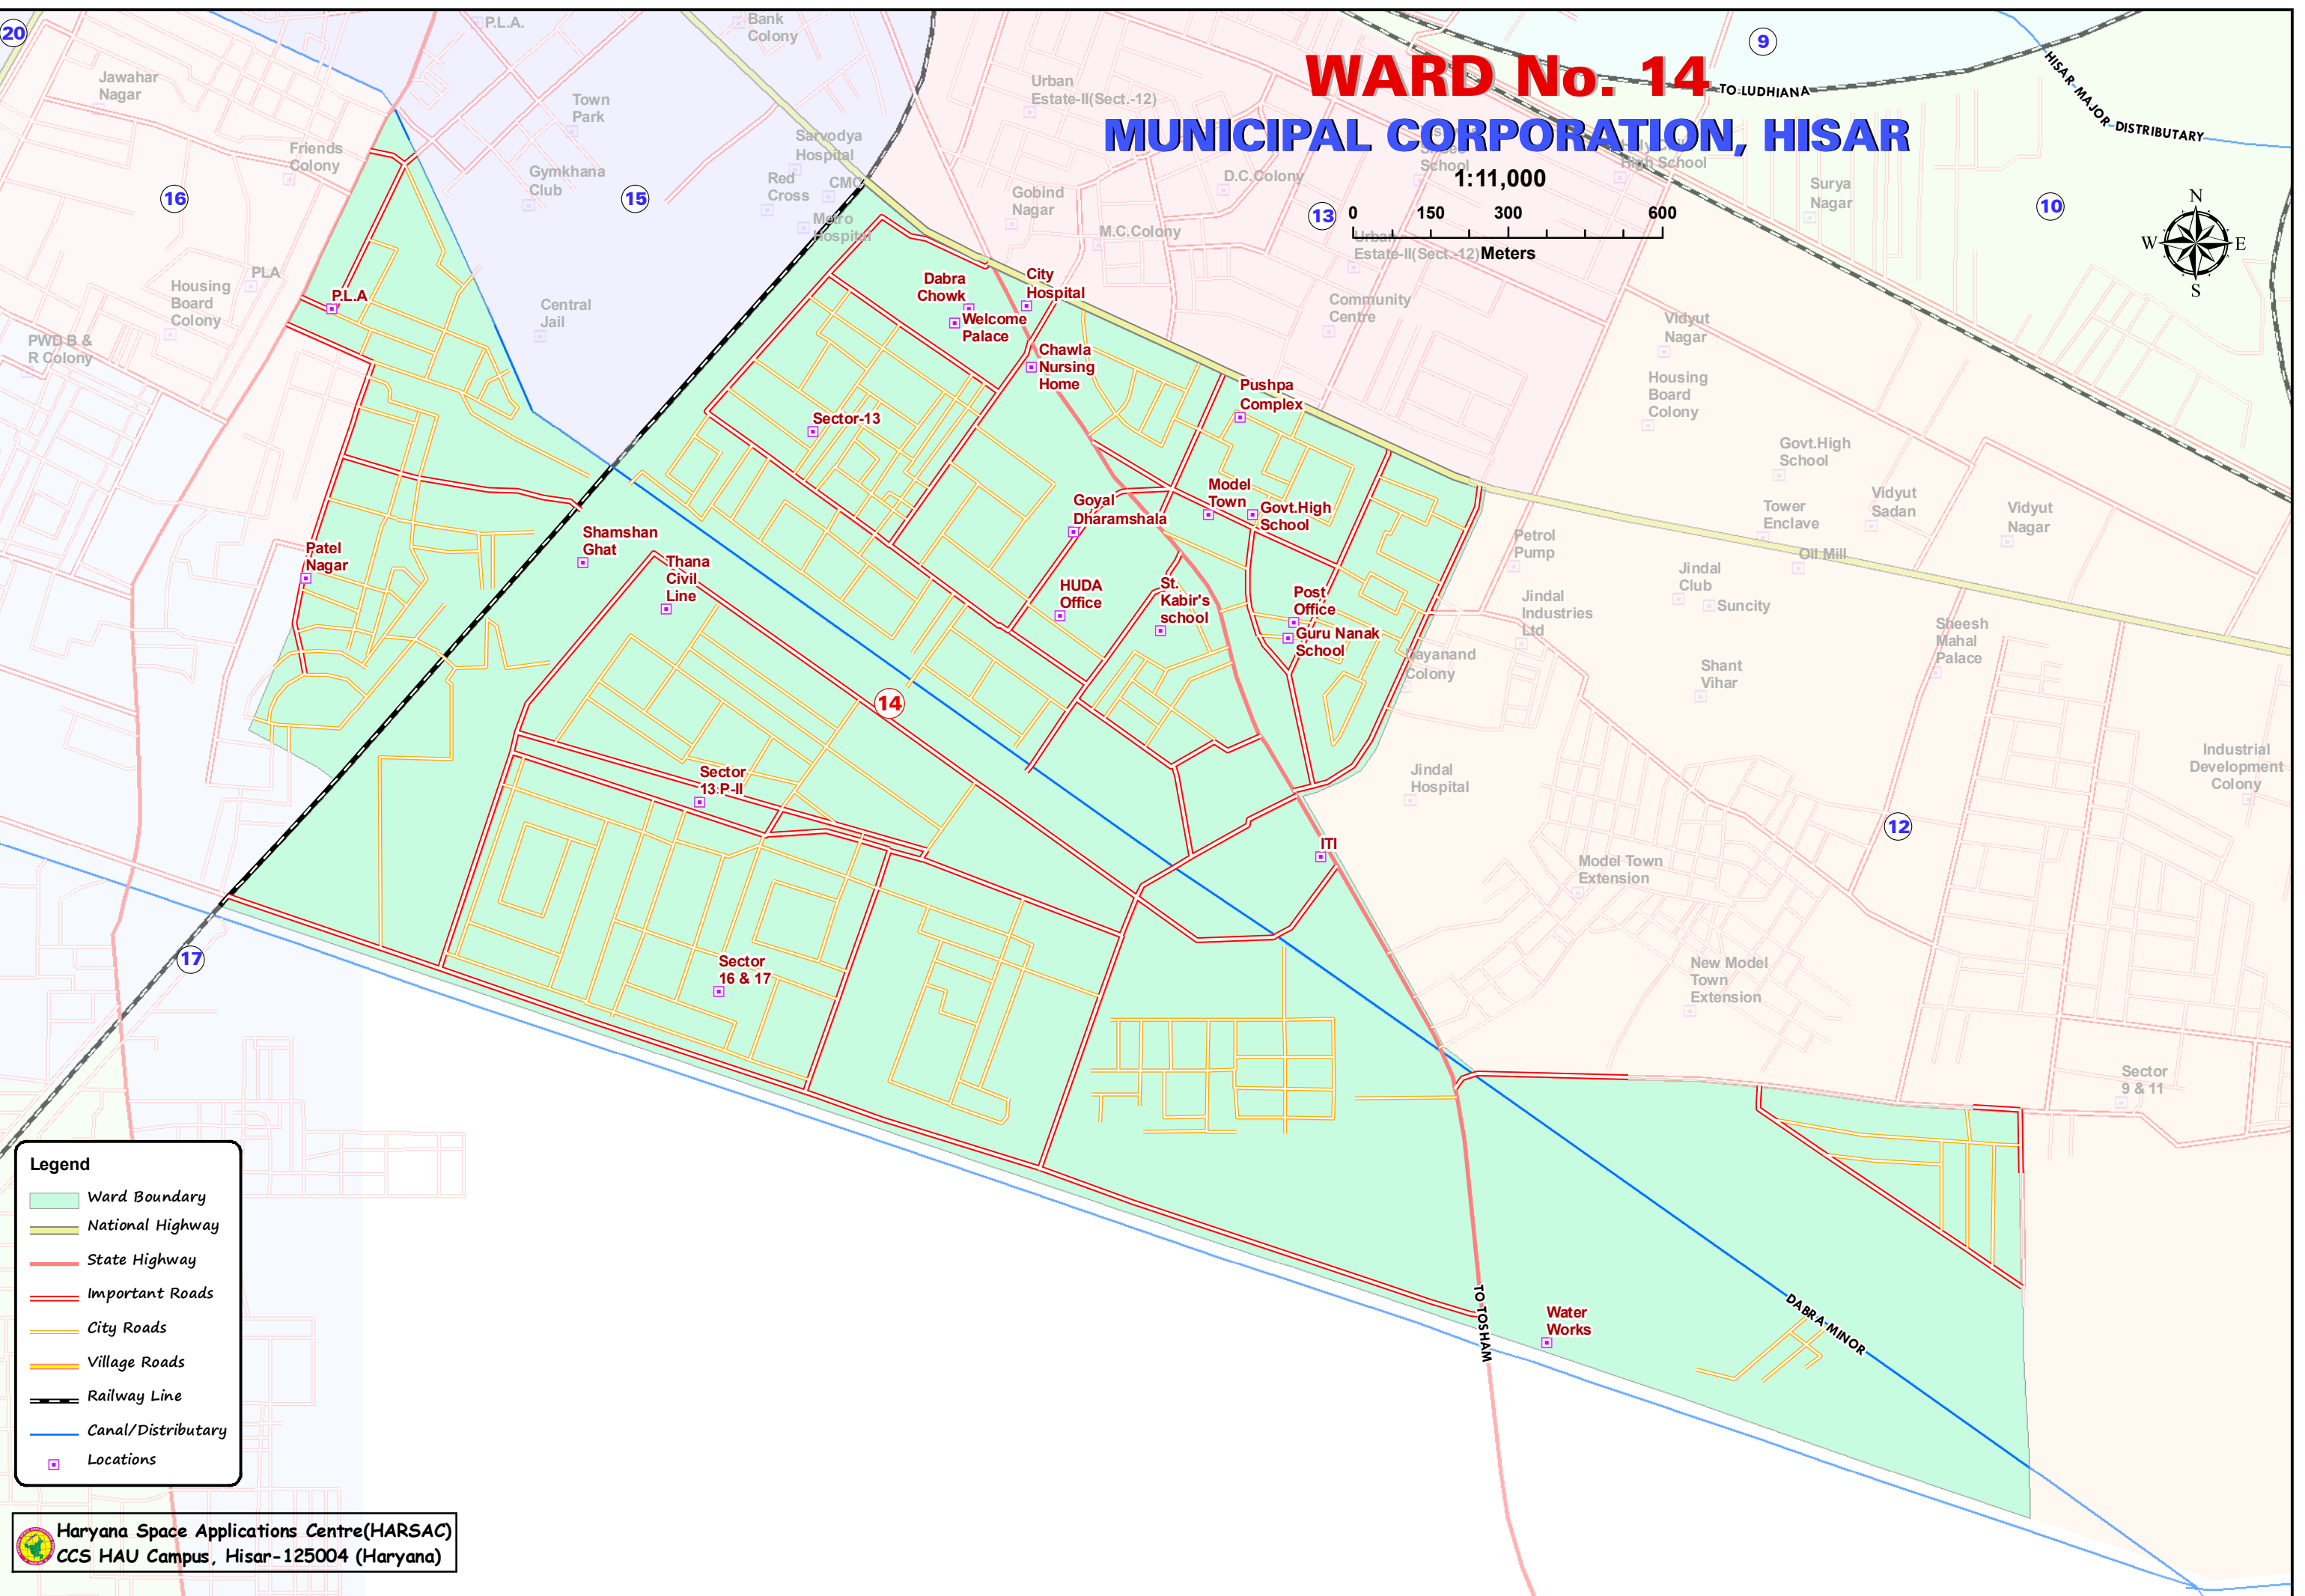

WARD No. 14 MUNICIPAL CORPORATION, HISAR

1:11,000

Legend

- Ward Boundary
- National Highway
- State Highway
- Important Roads
- City Roads
- Village Roads
- Railway Line
- Canal/Distributary
- Locations