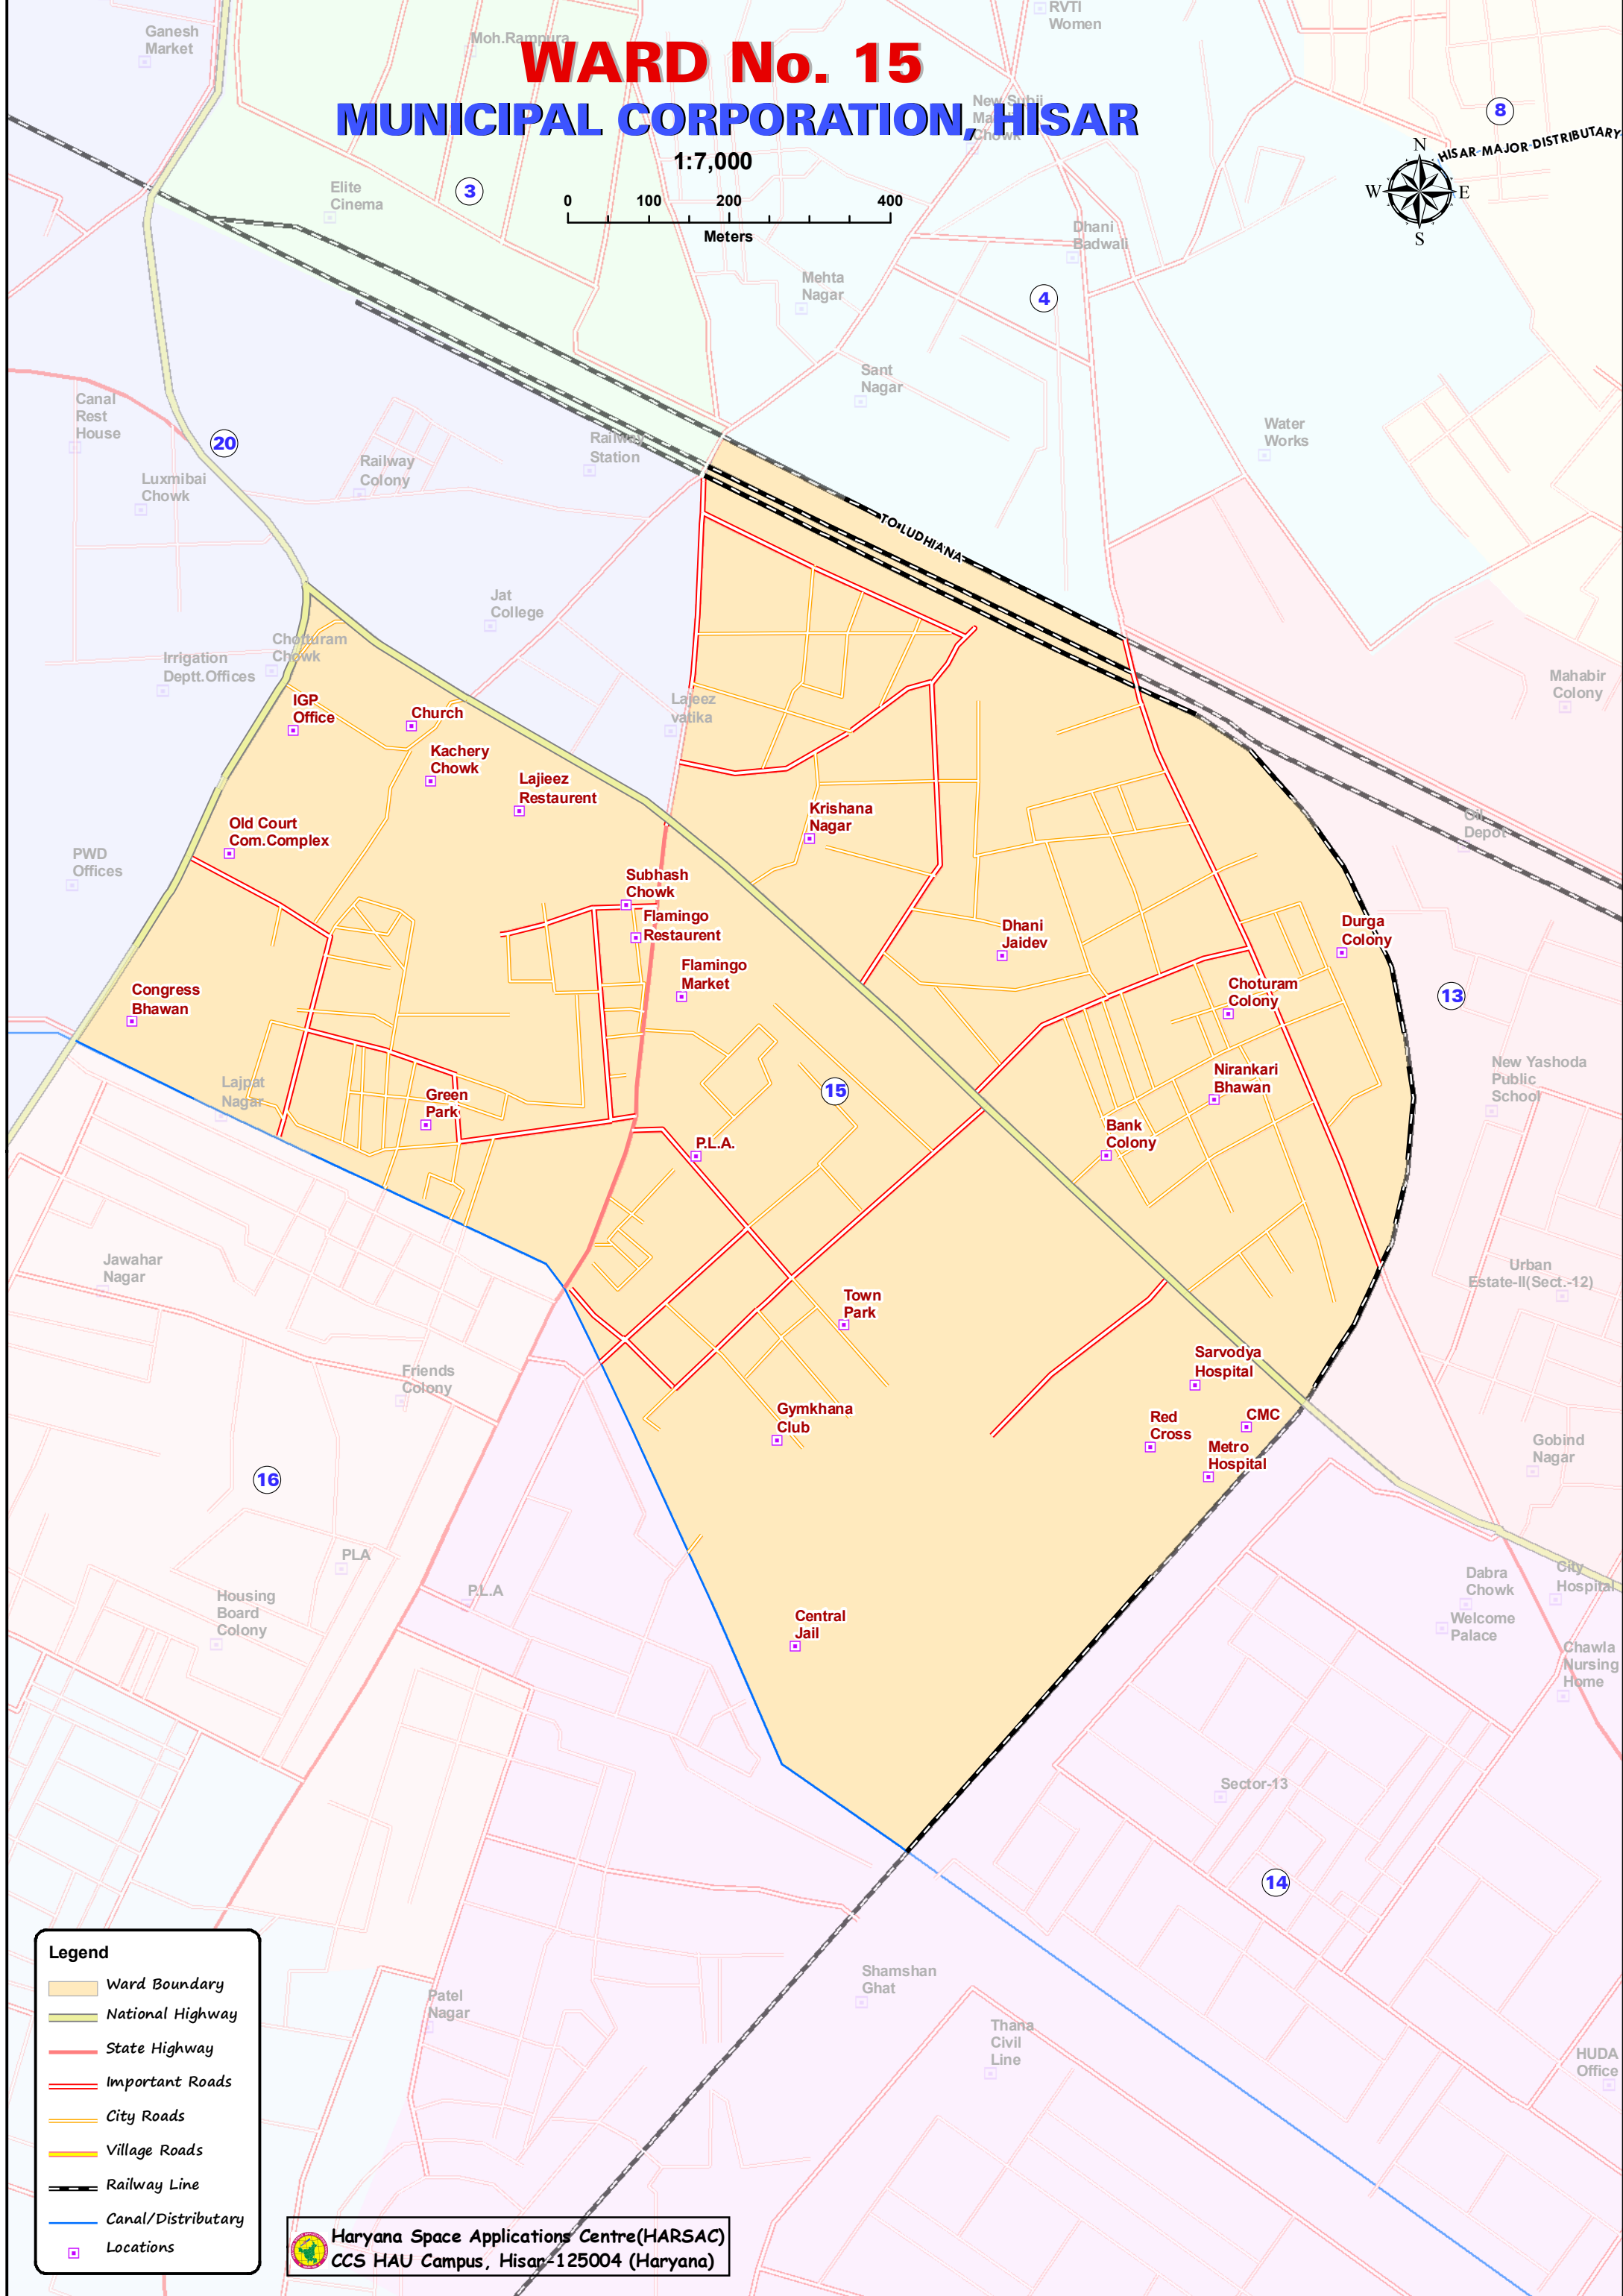

# WARD No. 15

## MUNICIPAL CORPORATION, HISAR

1:7,000

**Legend**

- Ward Boundary
- National Highway
- State Highway
- Important Roads
- City Roads
- Village Roads
- Railway Line
- Canal/Distributary
- Locations

**Haryana Space Applications Centre(HARSAC)**  
 CCS HAU Campus, Hisar-125004 (Haryana)