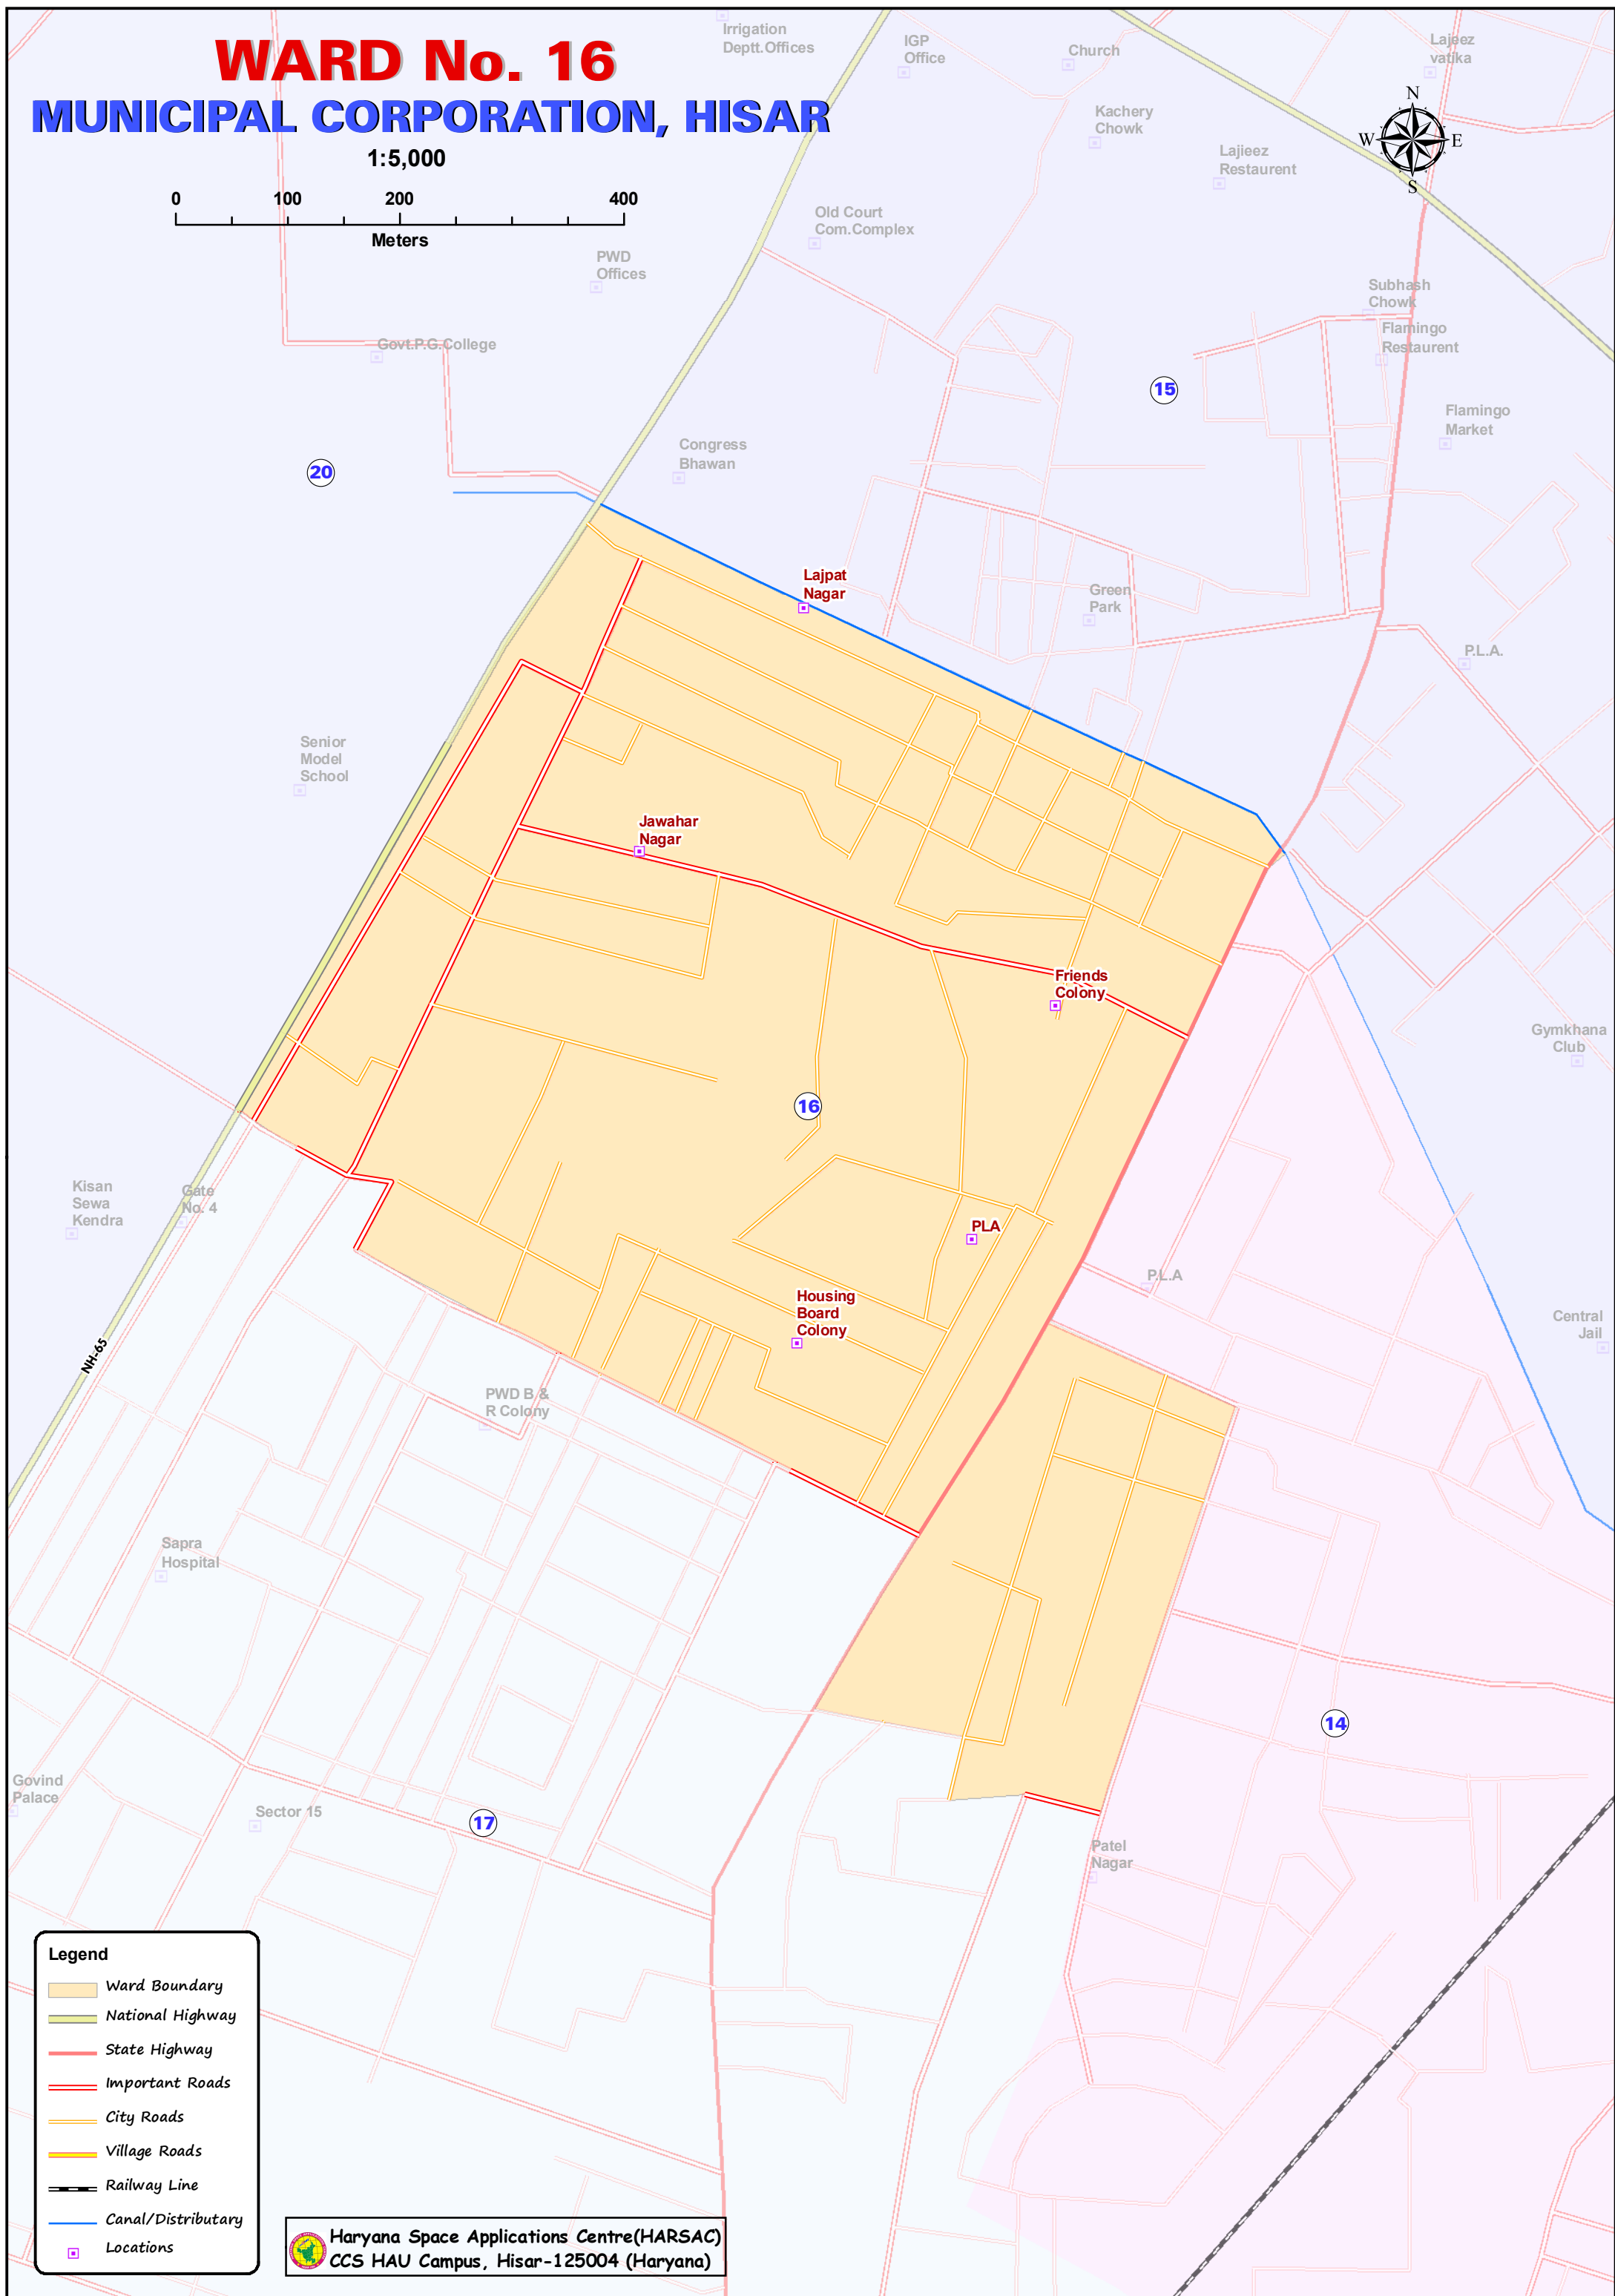

# WARD No. 16

## MUNICIPAL CORPORATION, HISAR

1:5,000

- Legend**
- Ward Boundary
  - National Highway
  - State Highway
  - Important Roads
  - City Roads
  - Village Roads
  - Railway Line
  - Canal/Distributary
  - Locations