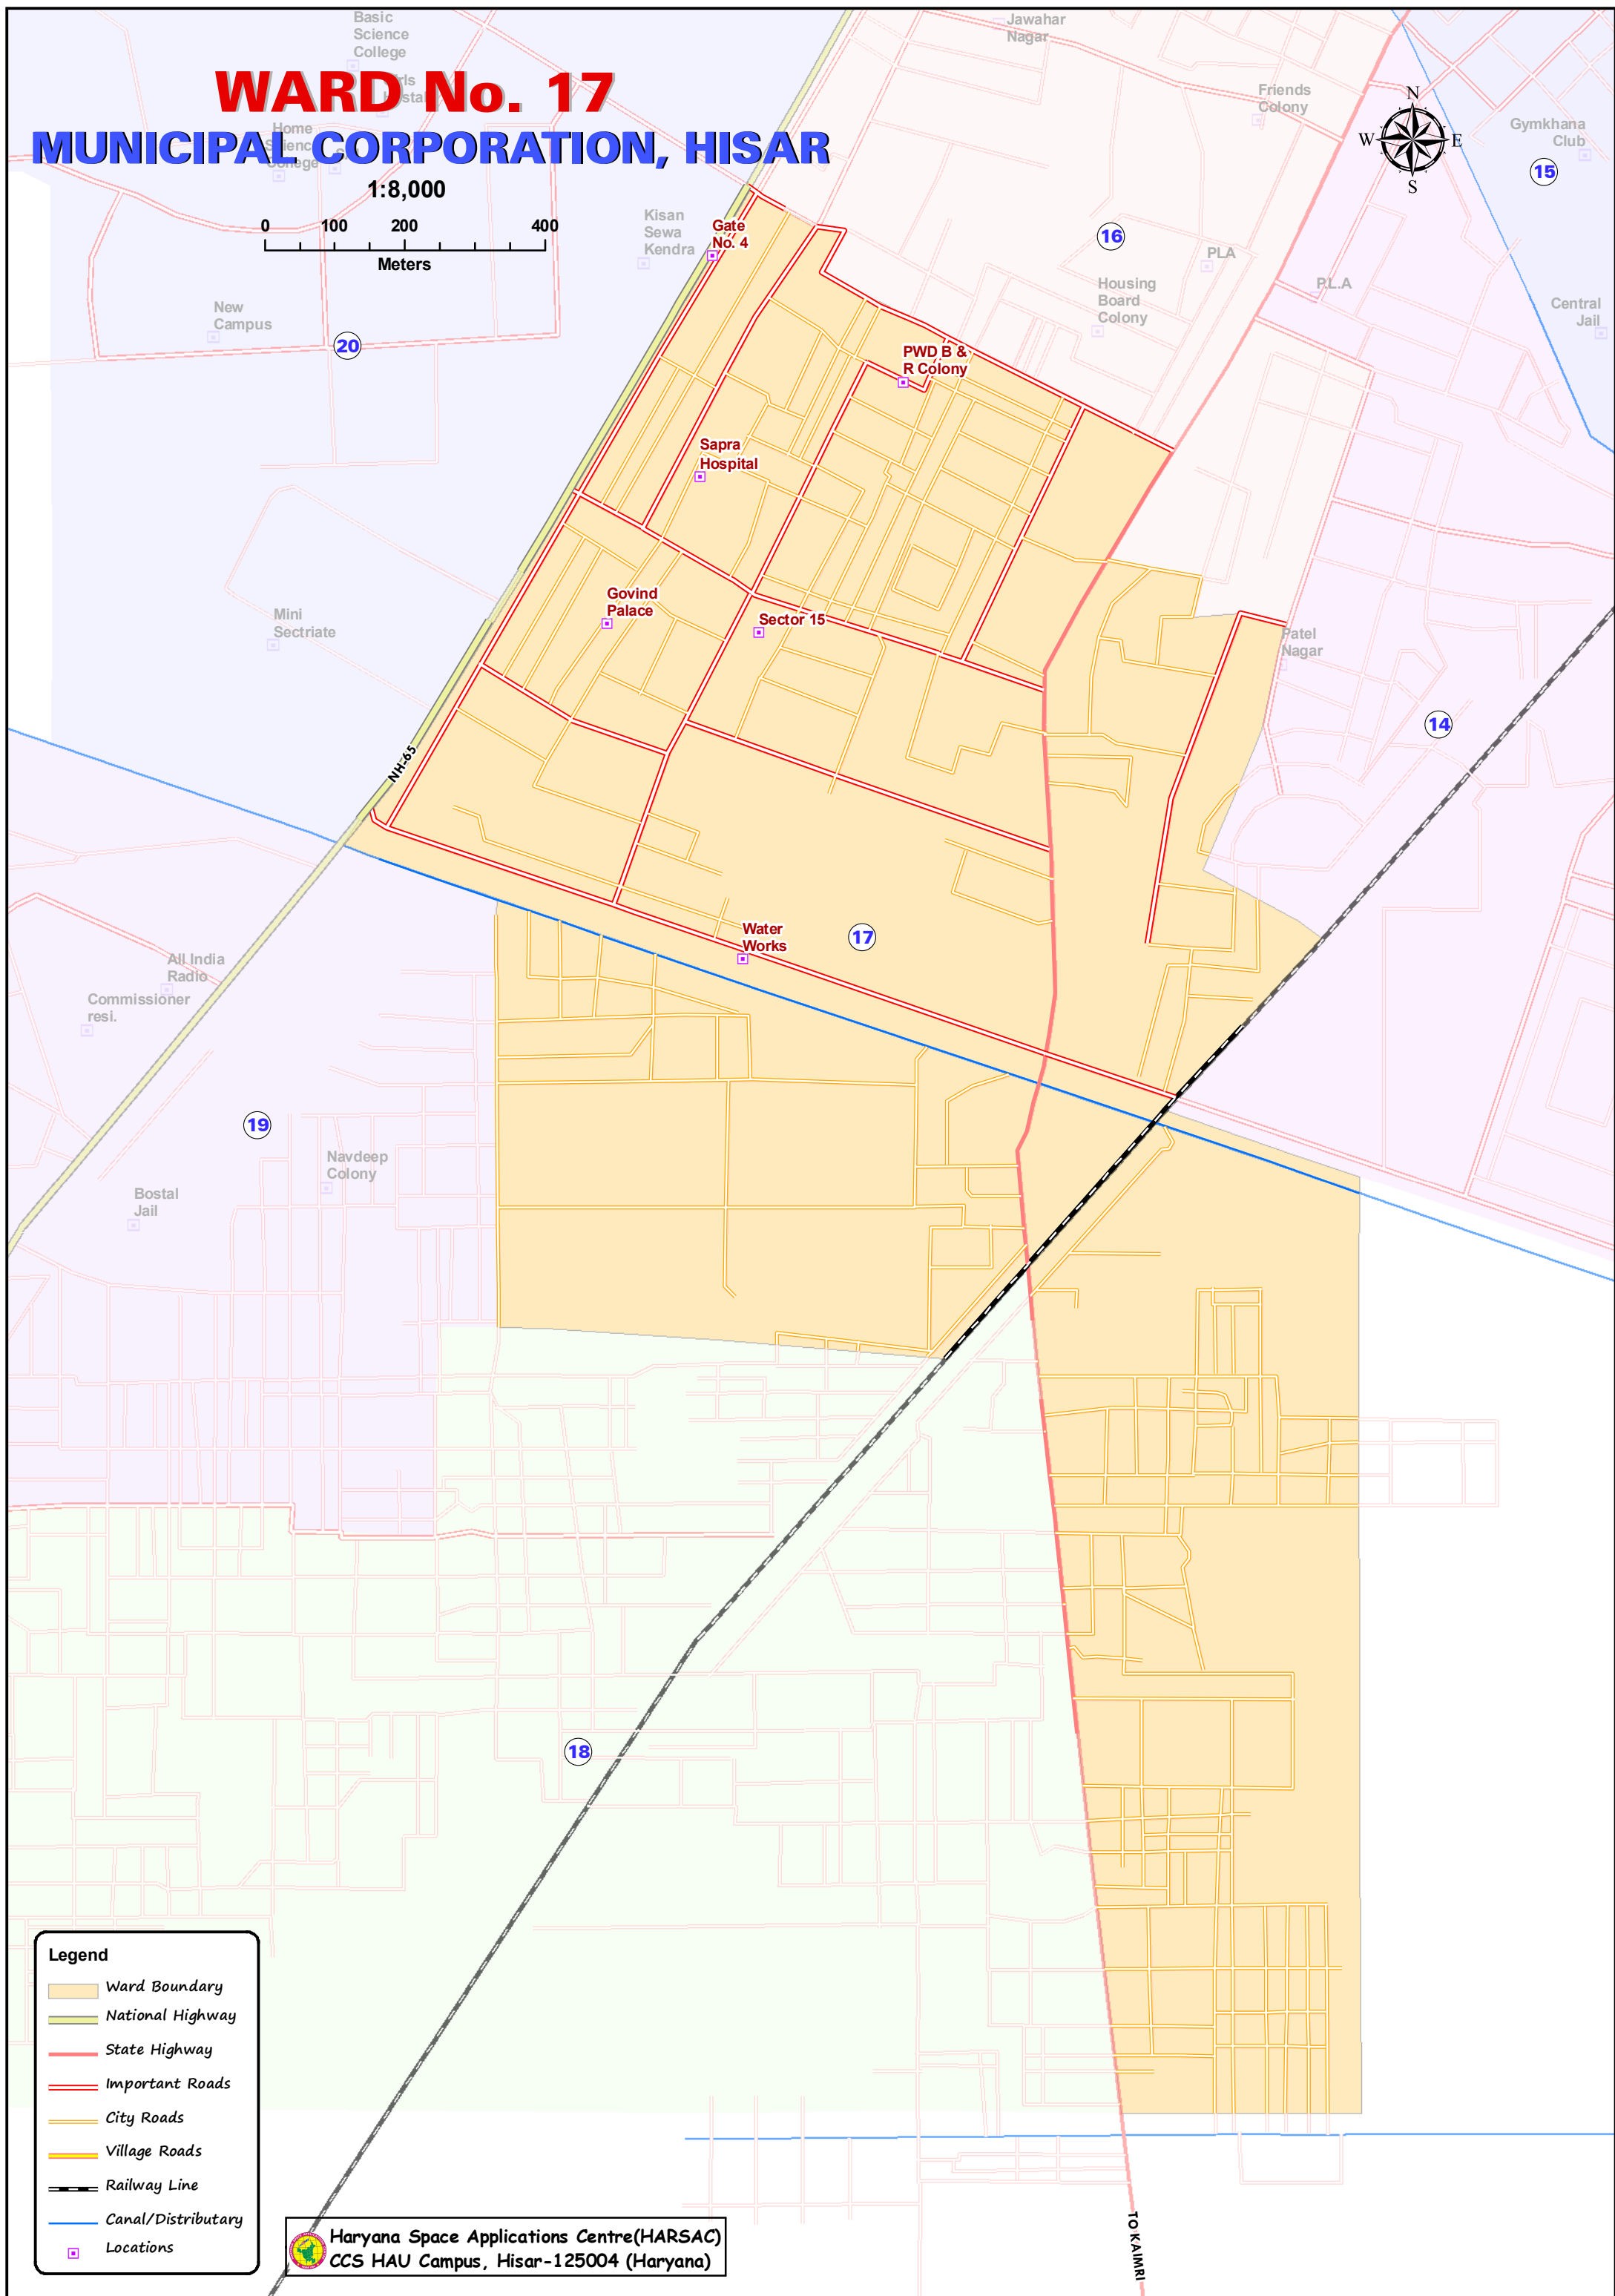

# WARD No. 17

## MUNICIPAL CORPORATION, HISAR

1:8,000

- Legend**
- Ward Boundary
  - National Highway
  - State Highway
  - Important Roads
  - City Roads
  - Village Roads
  - Railway Line
  - Canal/Distributary
  - Locations