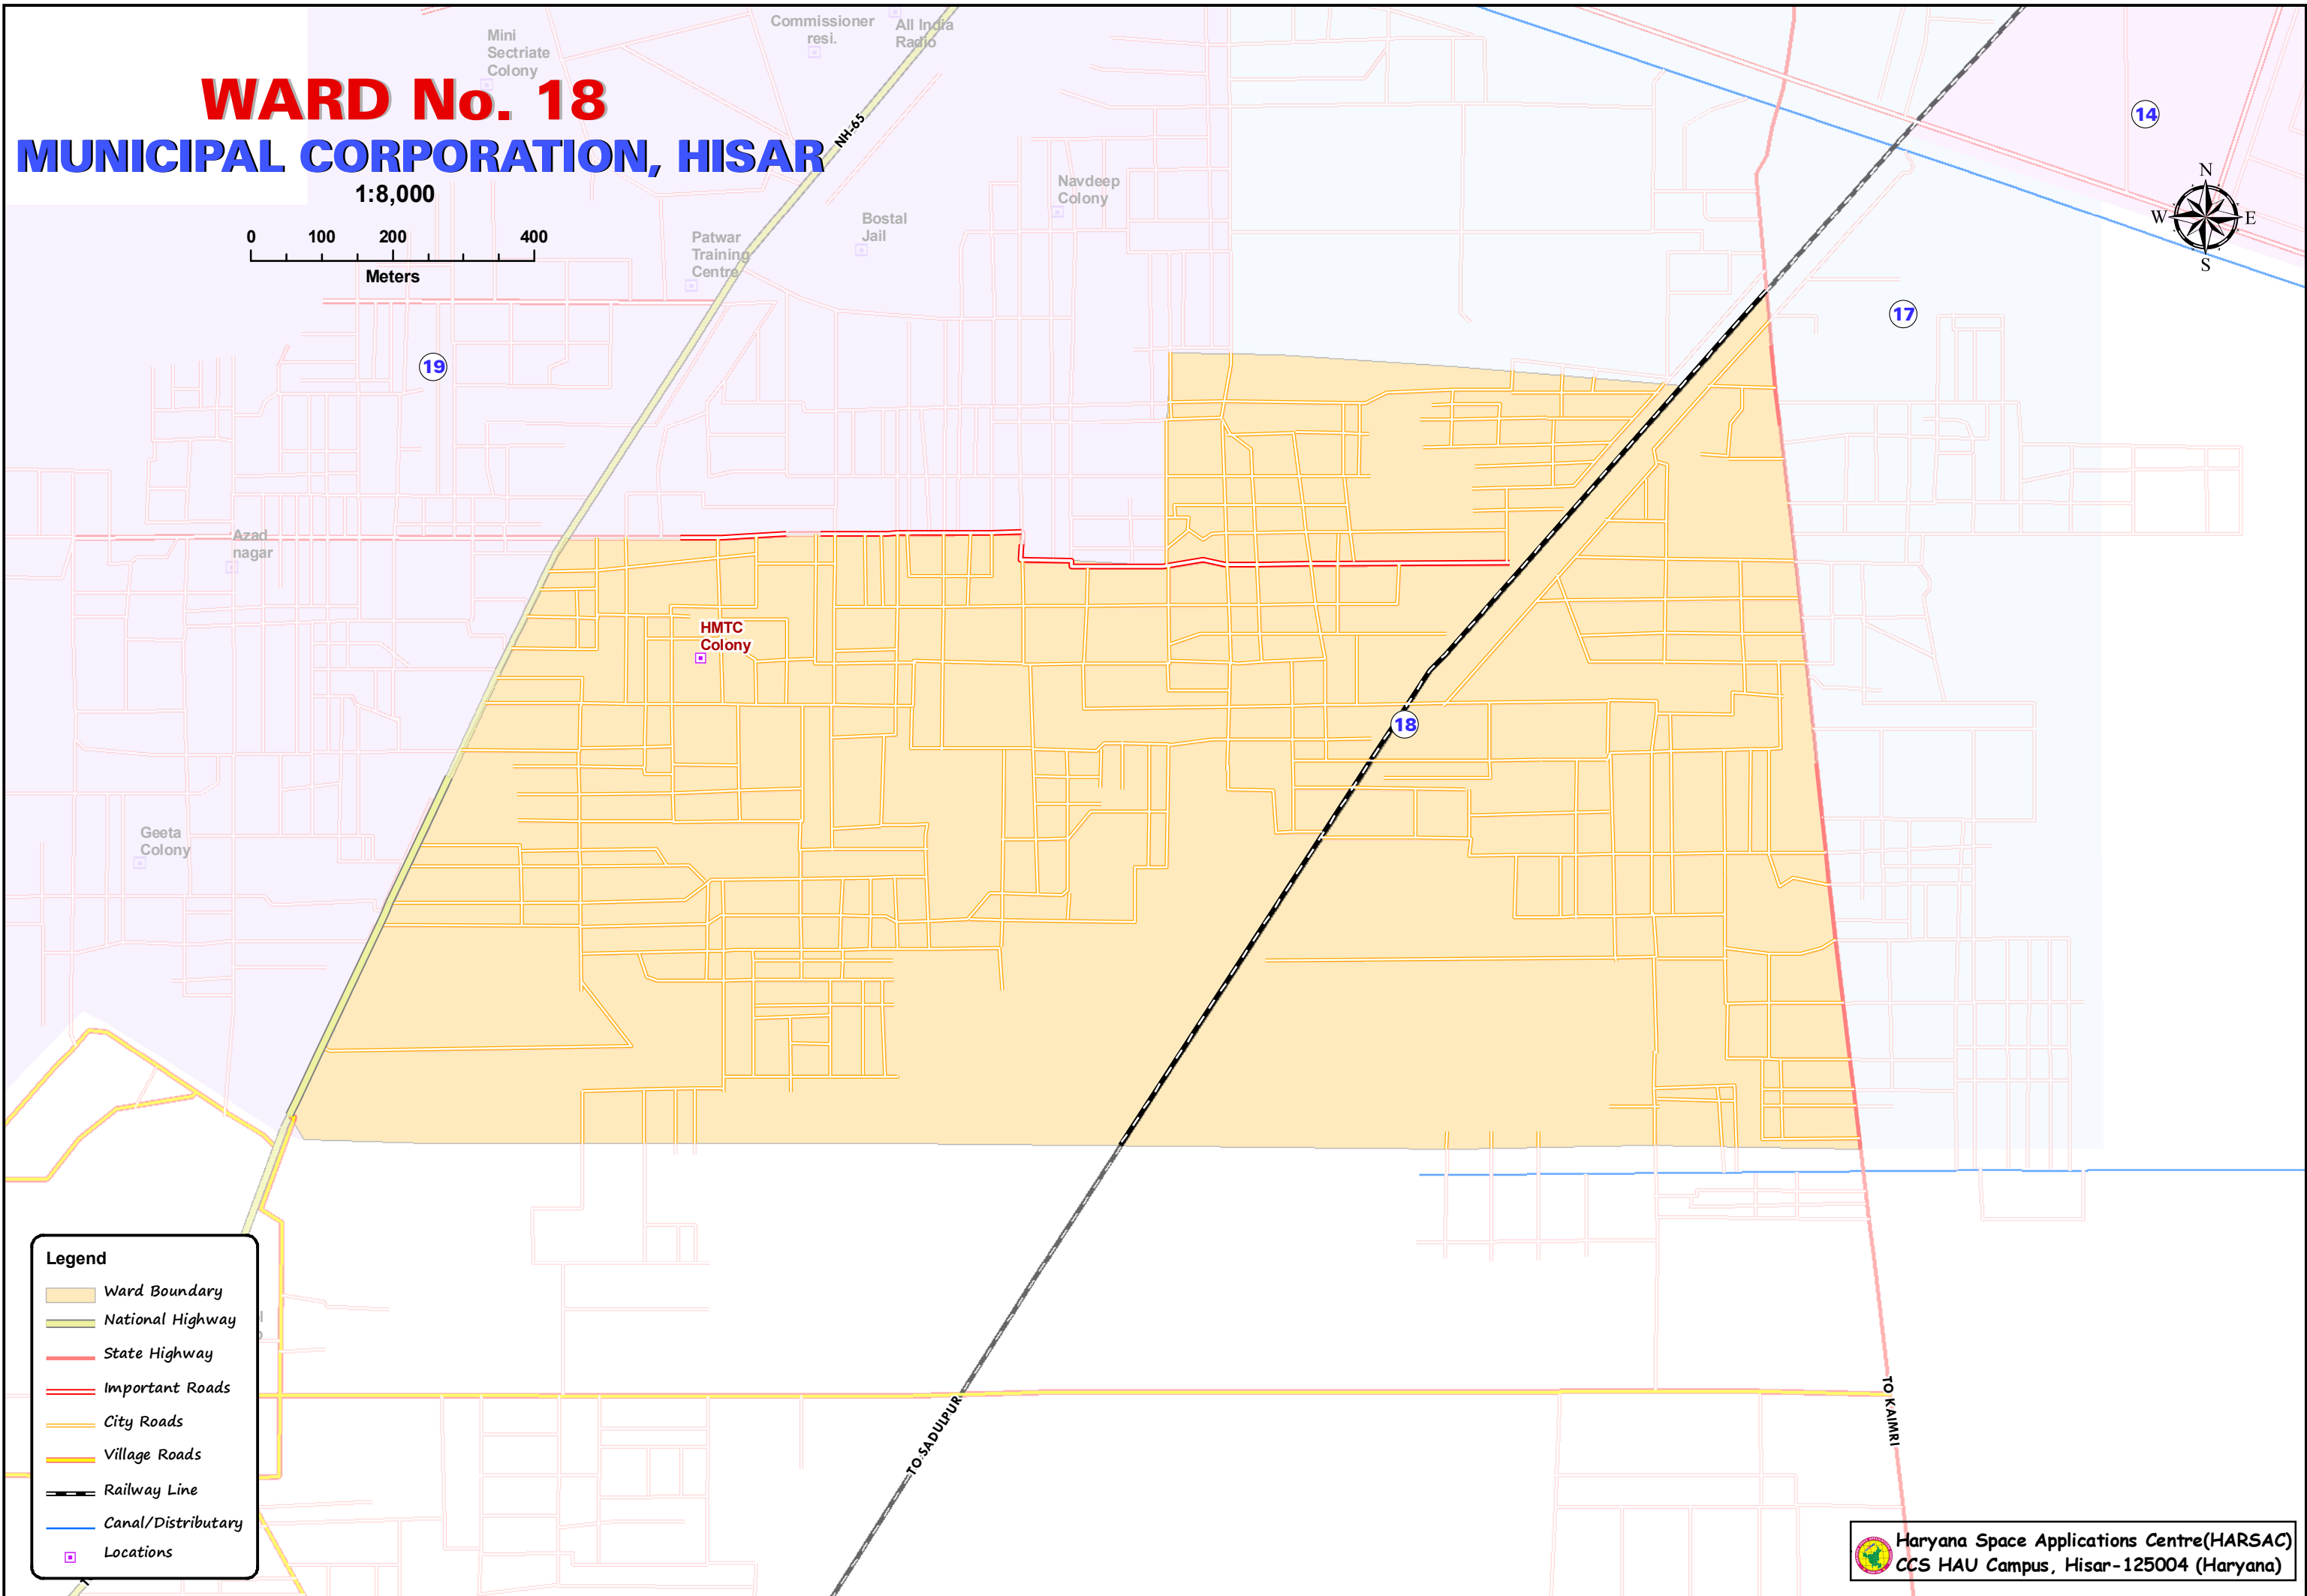

WARD No. 18

MUNICIPAL CORPORATION, HISAR

1:8,000

- Legend**
- Ward Boundary
 - National Highway
 - State Highway
 - Important Roads
 - City Roads
 - Village Roads
 - Railway Line
 - Canal/Distributary
 - Locations