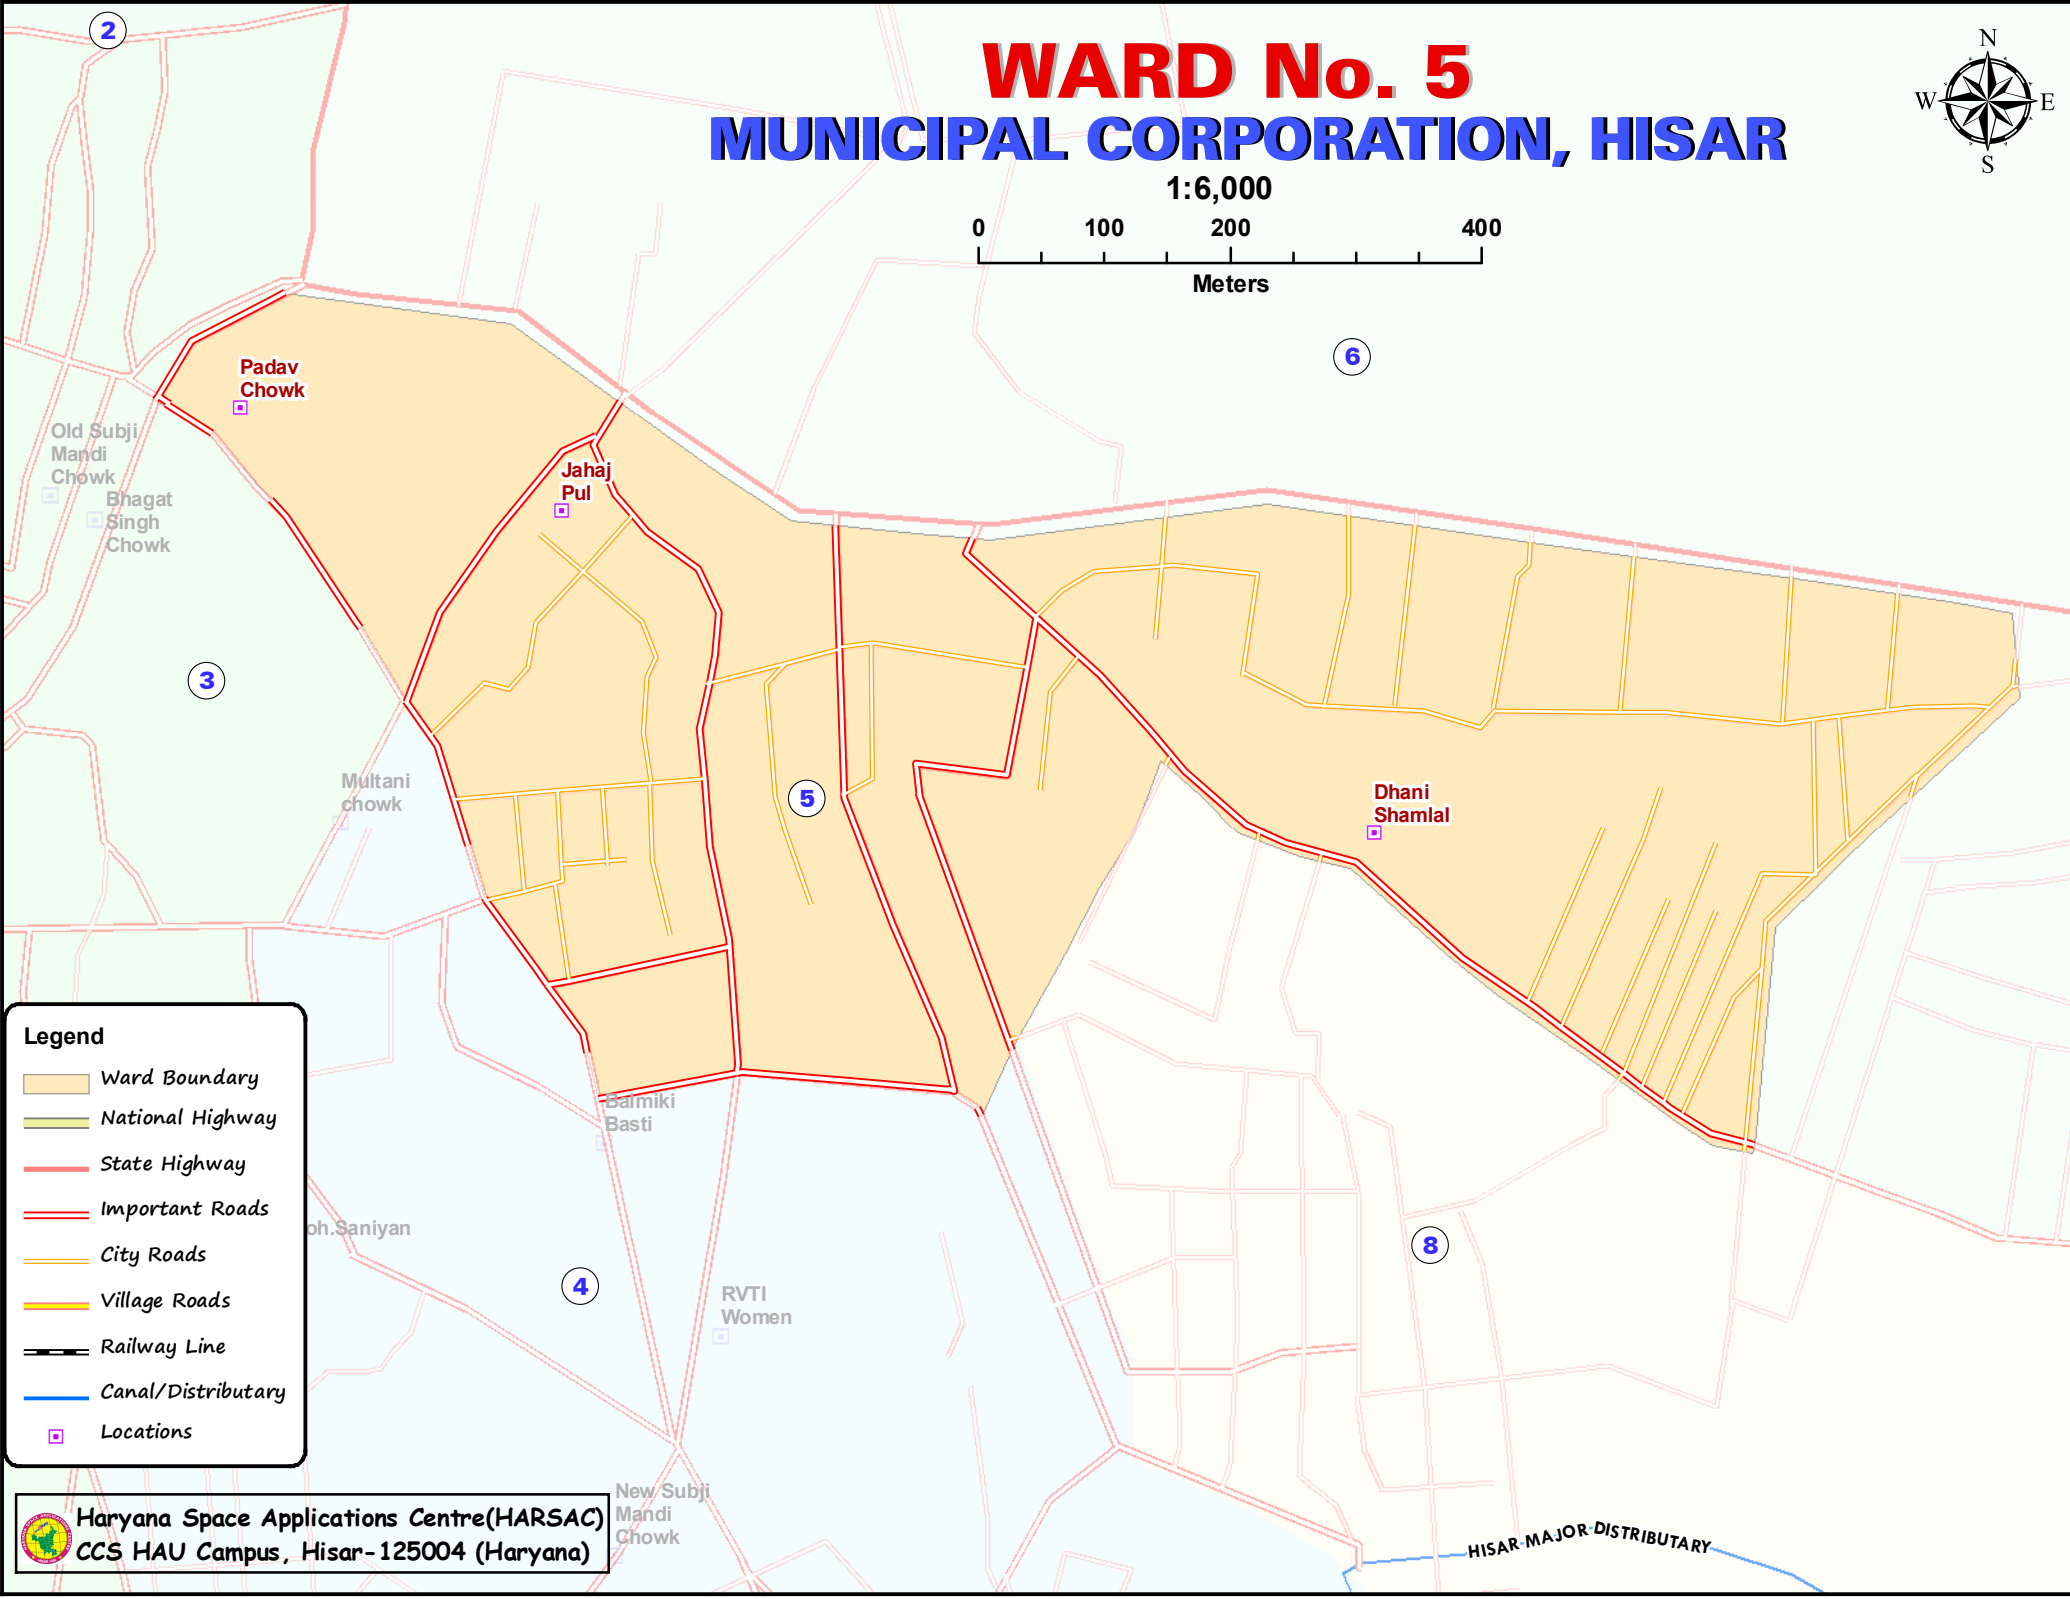

WARD No. 5 MUNICIPAL CORPORATION, HISAR

1:6,000

Legend

- Ward Boundary
- National Highway
- State Highway
- Important Roads
- City Roads
- Village Roads
- Railway Line
- Canal/Distributary
- Locations

Haryana Space Applications Centre(HARSAC)
CCS HAU Campus, Hisar-125004 (Haryana)

New Subji
Mandi
Chowk

RVTI
Women

Barmiki
Basti

oh.Saniyan

Multani
chowk

Old Subji
Mandi
Chowk
Bhagat
Singh
Chowk

HISAR MAJOR DISTRIBUTARY