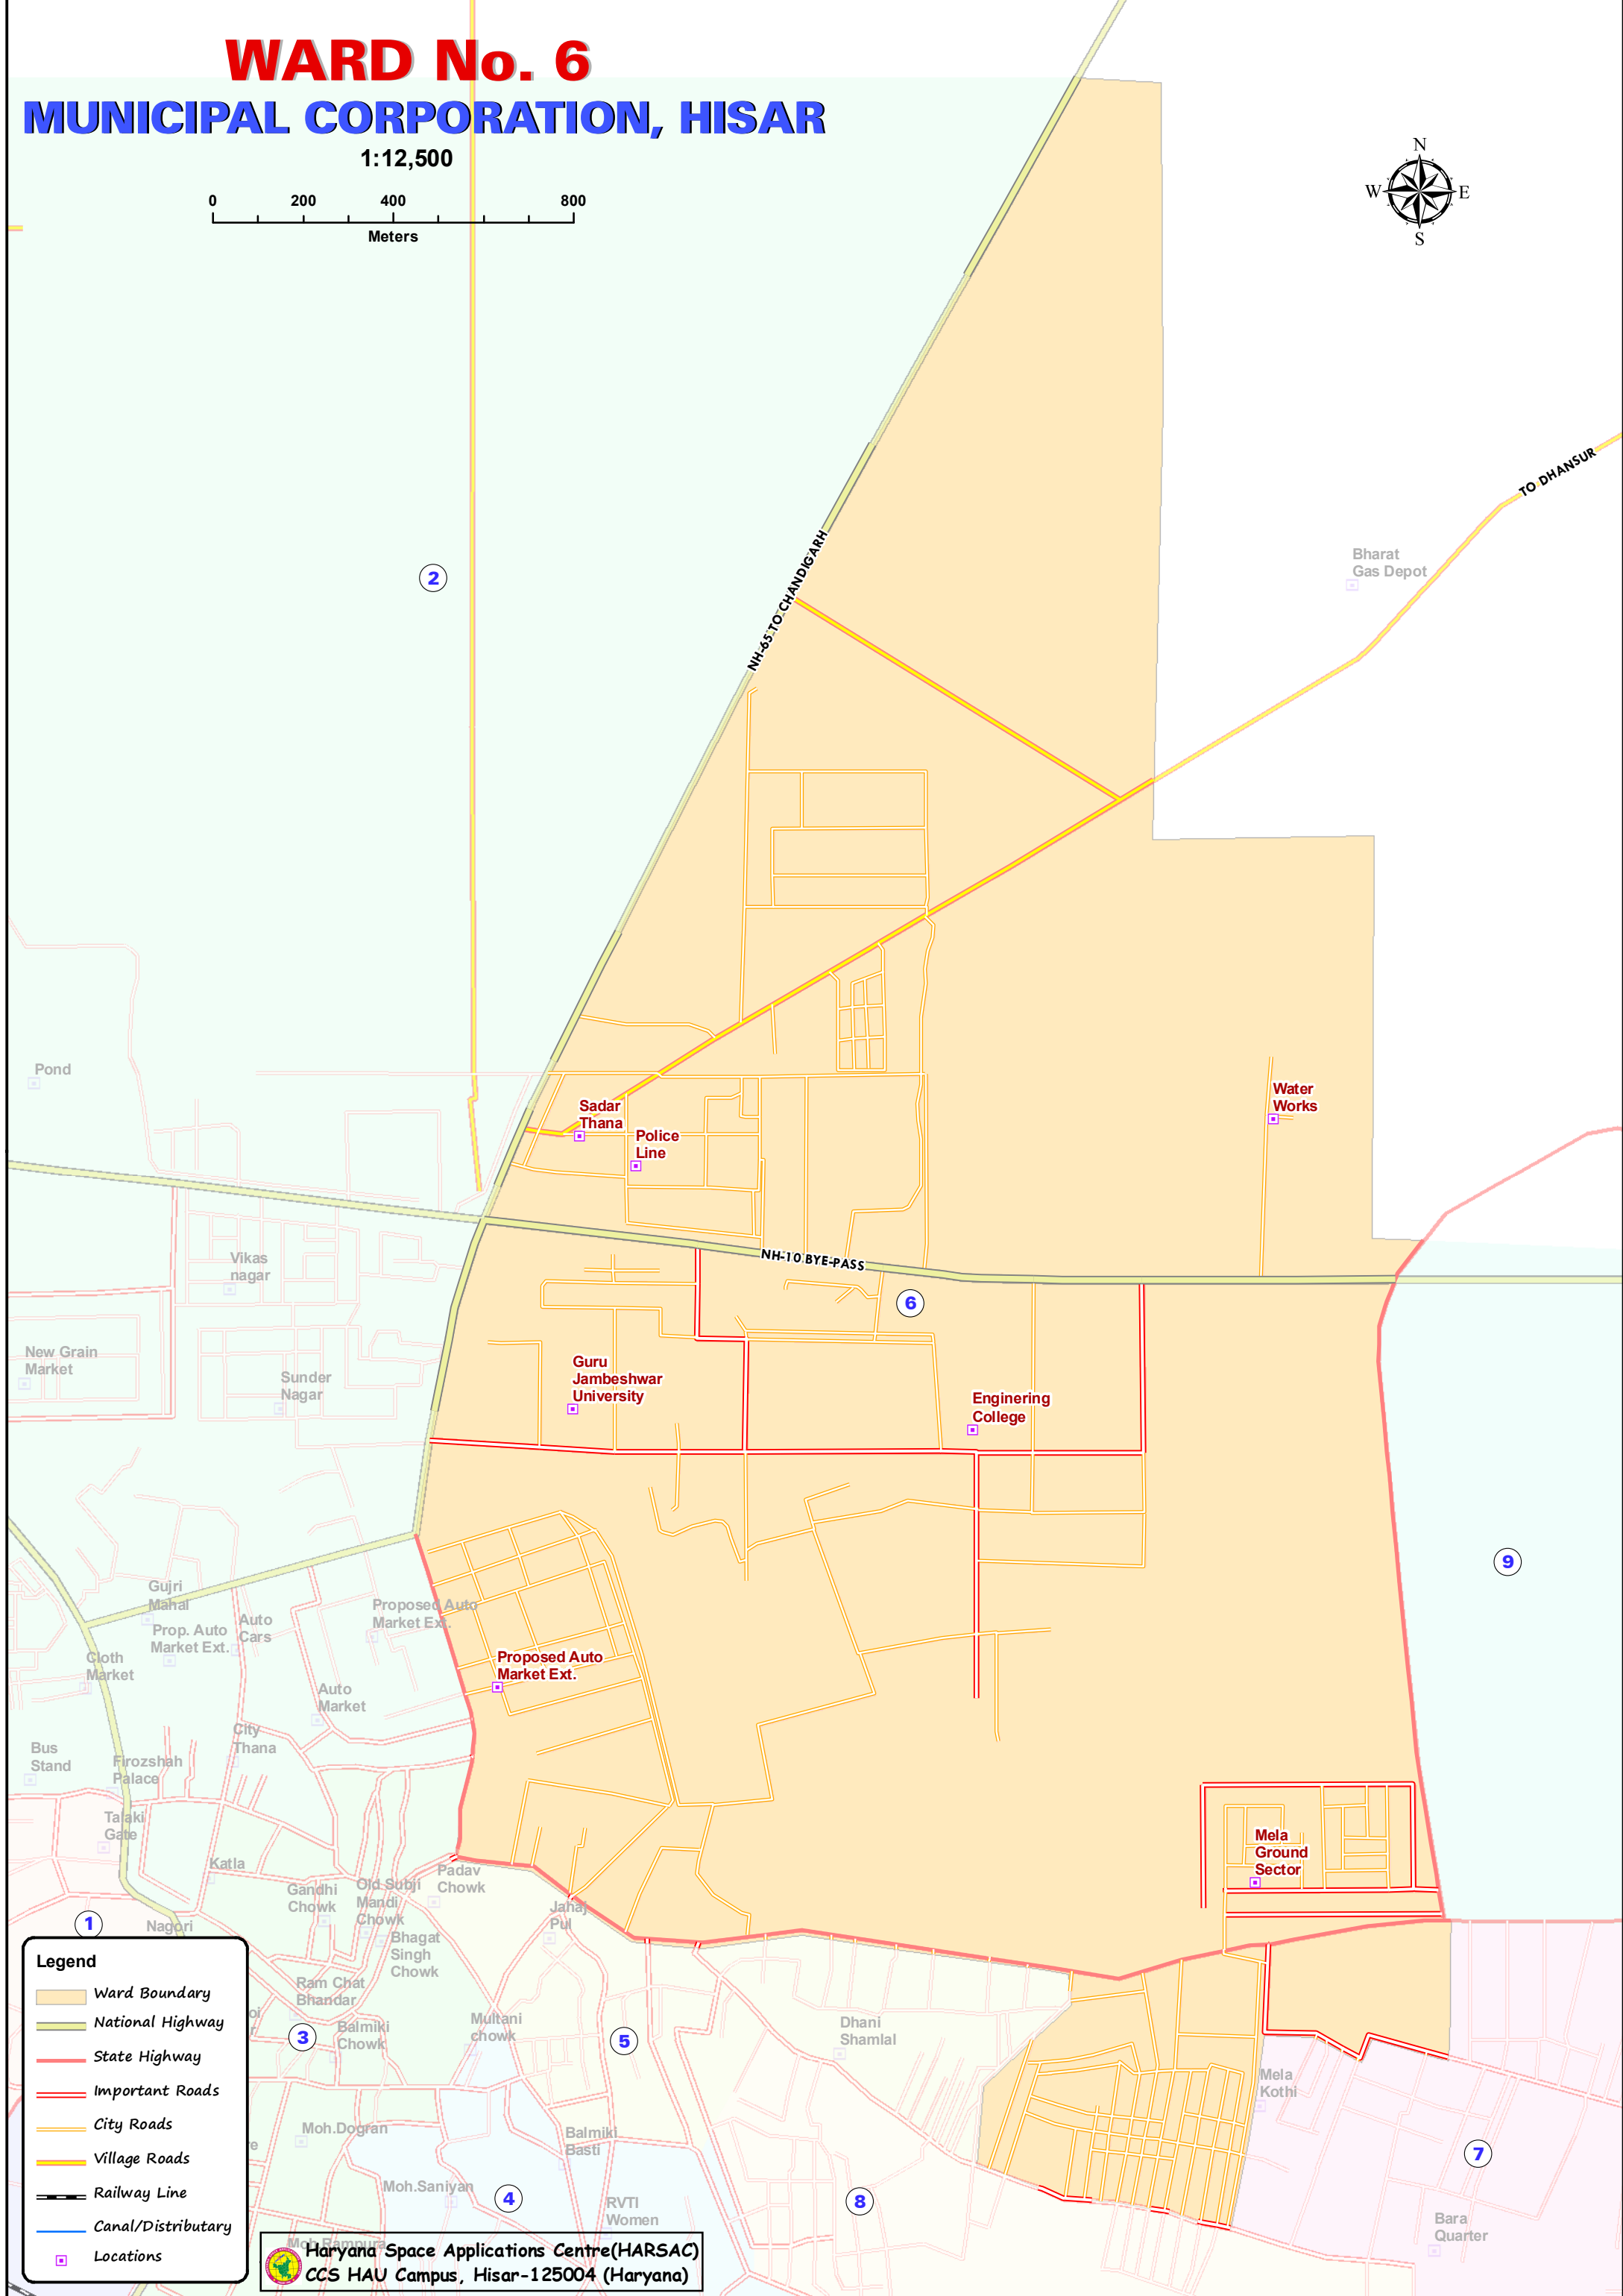

WARD No. 6

MUNICIPAL CORPORATION, HISAR

1:12,500

Legend

- Ward Boundary
- National Highway
- State Highway
- Important Roads
- City Roads
- Village Roads
- Railway Line
- Canal/Distributary
- Locations

Haryana Space Applications Centre(HARSAC)
CCS HAU Campus, Hisar-125004 (Haryana)