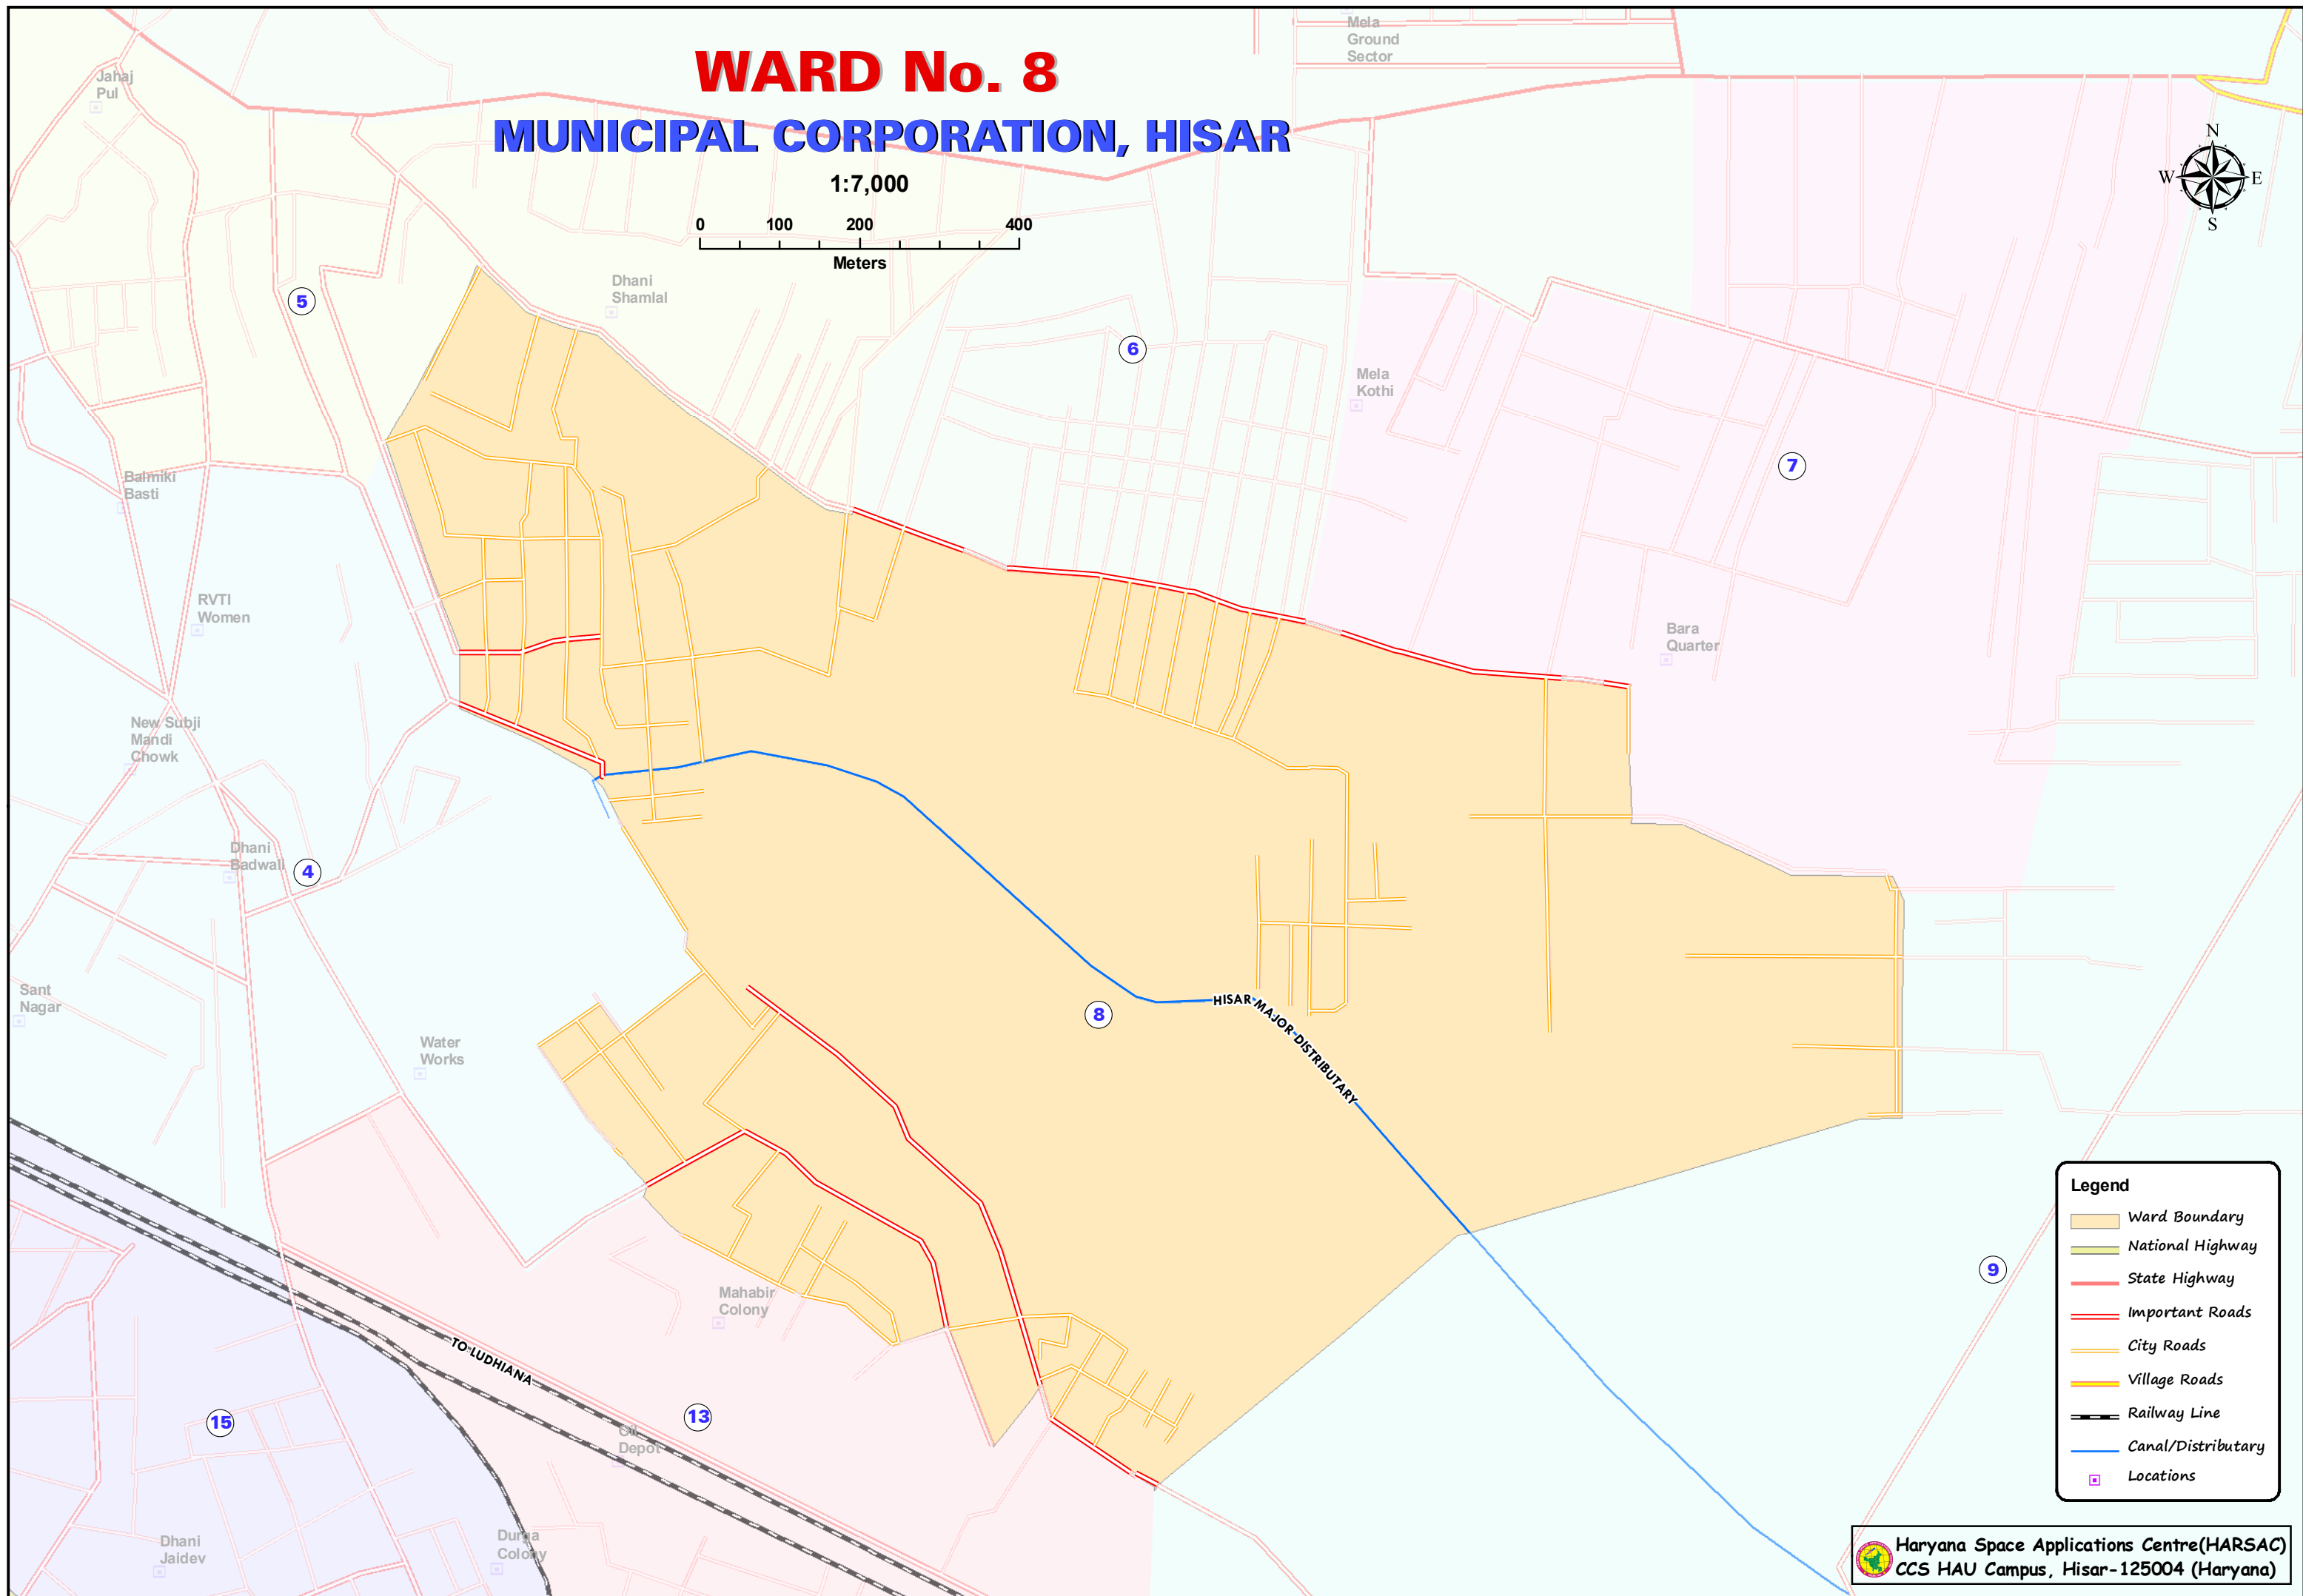

WARD No. 8 MUNICIPAL CORPORATION, HISAR

1:7,000

Legend

- Ward Boundary
- National Highway
- State Highway
- Important Roads
- City Roads
- Village Roads
- Railway Line
- Canal/Distributory
- Locations